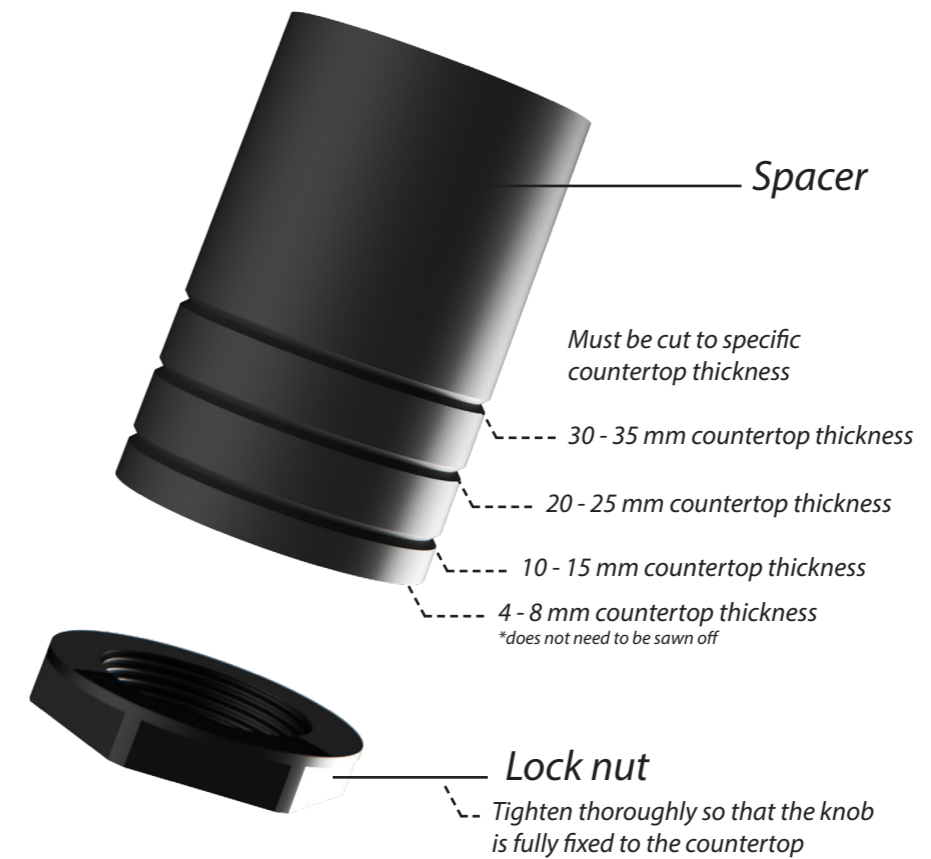

- 1. **Decorative ring small**
COATED ALUMINUM
- 2. **Decorative ring large**
COATED ALUMINUM
- 3. **Induction zone small**
COATED ALUMINUM/ CERAMIC GLASS

- 4. **Induction zone large**
COATED ALUMINUM/ CERAMIC GLASS
- 5. **Control knob**
ALUMINUM/GLASS
- 6. **Cassette**
ALUMINUM

Control knob

3D-visualization of Top Side knob

3D-visualization Front Side knob

Dimensions control knob

Front view

Top view

Bovenaanzicht / Top view

Elektrapunt/
Electrical connection

Elektrapunt/
Electrical connection

Onderaanzicht / Bottom view

Connector knob/
Connector knob

Vooraanzicht / Front view

*dikte aanrechtblad/
countertop thickness

Knop kabel/
Knob cable

Zijaanzicht / Side view