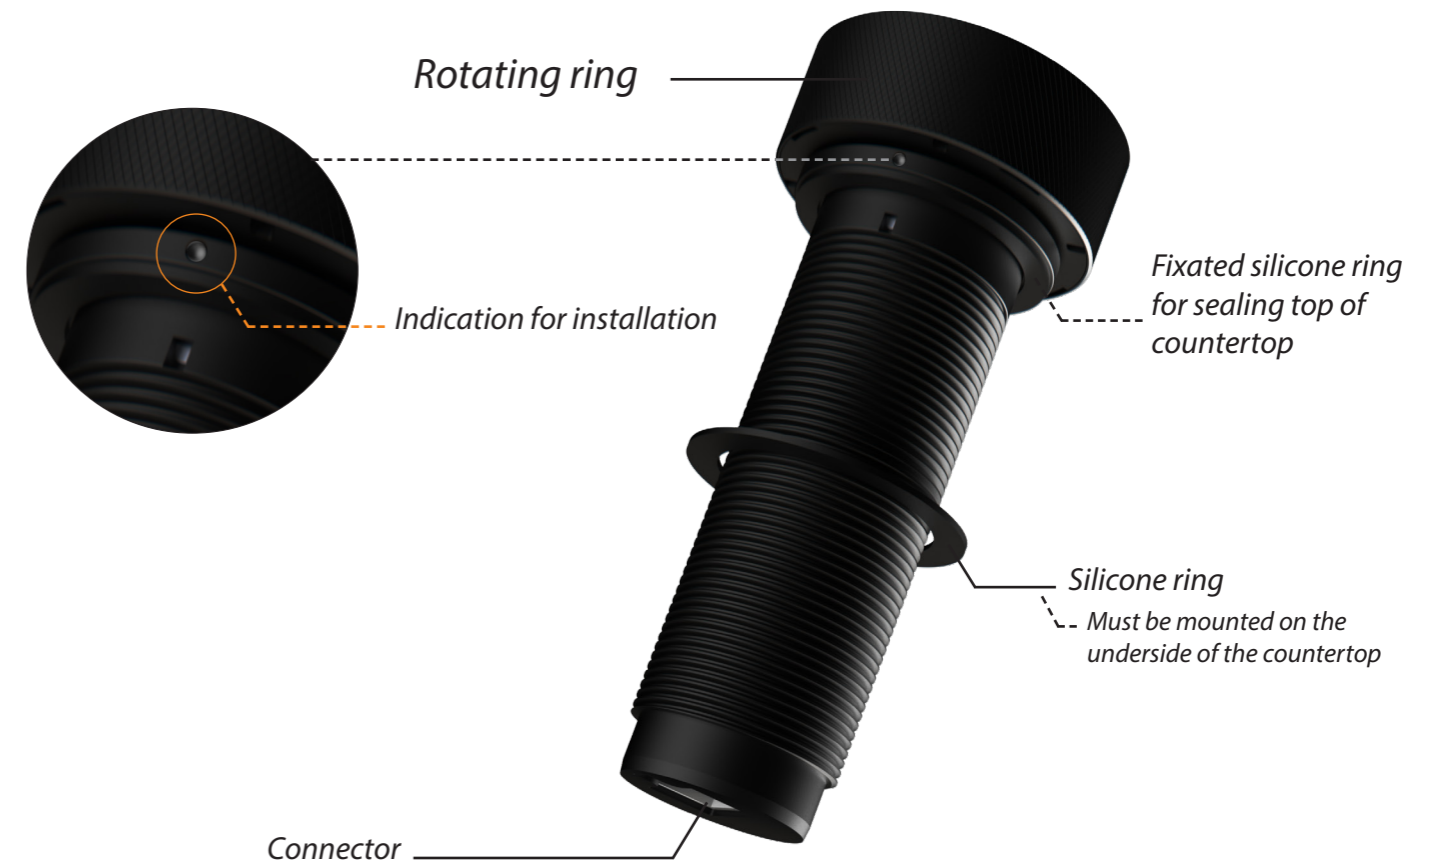

- 4. **Induction zone large**
COATED ALUMINUM/ CERAMIC GLASS
- 5. **Control knob**
ALUMINUM/GLASS
- 6. **Cassette**
ALUMINUM

Induction zones

Small zone

Large zone

SMALL ZONE

LARGE ZONE

NOM. POWER
1400 Watt

MAX. POWER
2100 Watt

NOM. POWER
2300 Watt

MAX. POWER
3000 Watt

Control knob

Control knob

3D-visualization of Top Side knob

3D-visualization Front Side knob

Dimensions control knob

Front view

Top view

Bovenaanzicht / Top view

Elektrapunt/
Electrical connection

Onderaanzicht / Bottom view

Connector knop/
Connector knob

Vooraanzicht / Front view

Zijaanzicht / Side view

*Inclusief ondersteuningsset/
Including support bar