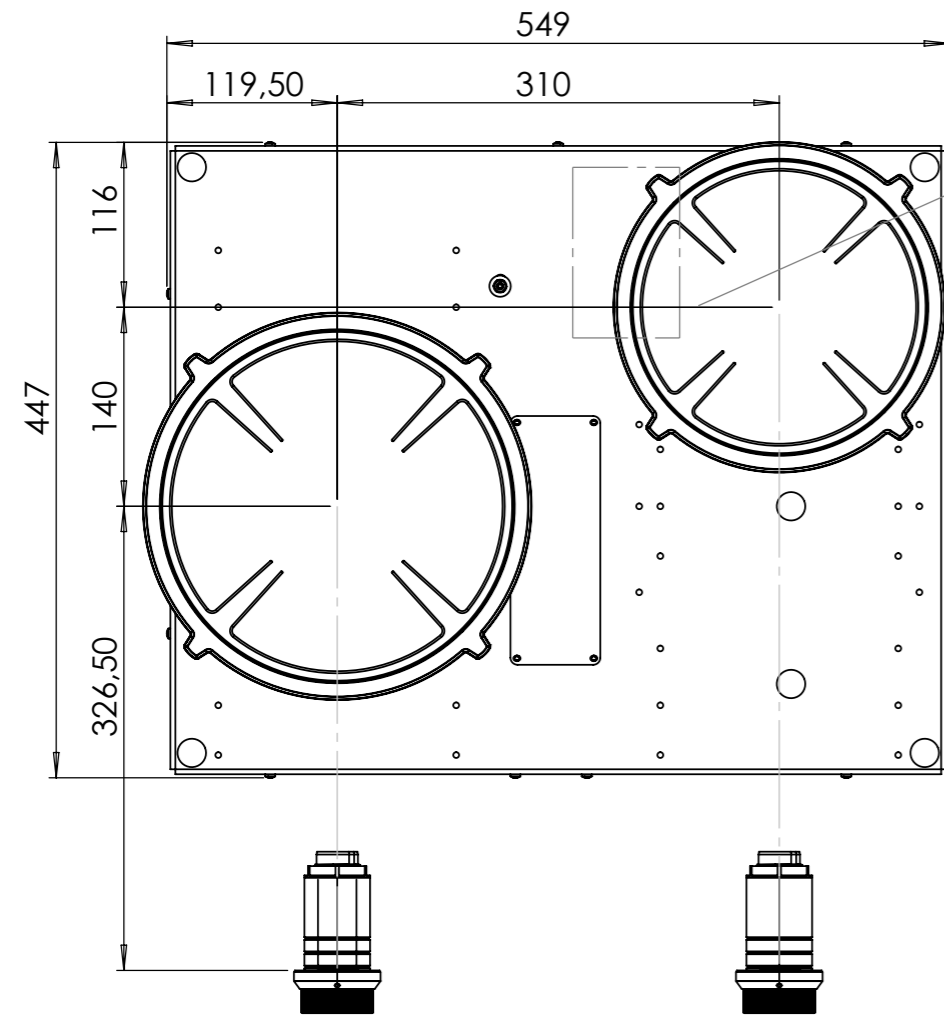

Induction zones

Small zone

SMALL ZONE

NOM. POWER
1400 Watt MAX. POWER
2100 Watt

Large zone

LARGE ZONE

NOM. POWER
2300 Watt MAX. POWER
3000 Watt

Control knob

Control knob

3D-visualization of Top Side knob

3D-visualization Front Side knob

Dimensions control knob

Front view

Top view

Bovenaanzicht / Top view

Elektrapunt/
Electrical connection

Elektrapunt/
Electrical connection

Onderaanzicht / Bottom view

Connector knob/
Connector knob

Vooraanzicht / Front view

*dikte aanrechtblad/
countertop thickness

Knop kabel/
Knob cable

Zijaanzicht / Side view