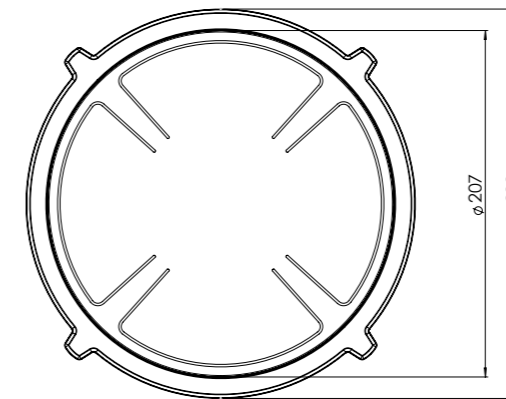

Made in Holland

PITT
COOKING

Induction

*Baluran-I
Top Side*

TS INDUCTION 2025-9.1

Exploded view

- 1. **Decorative ring small**
COATED ALUMINUM
- 2. **Decorative ring large**
COATED ALUMINUM
- 3. **Induction zone small**
COATED ALUMINUM/ CERAMIC GLASS

- 4. **Induction zone large**
COATED ALUMINUM/ CERAMIC GLASS
- 5. **Control knob**
ALUMINUM/GLASS
- 6. **Cassette**
ALUMINUM

Induction zones

Small zone

Large zone

SMALL ZONE

LARGE ZONE

NOM. POWER
1400 Watt

MAX. POWER
2100 Watt

NOM. POWER
2300 Watt

MAX. POWER
3000 Watt

Control knob

Control knob

3D-visualization of Top Side knob

3D-visualization Front Side knob

Dimensions control knob

Front view