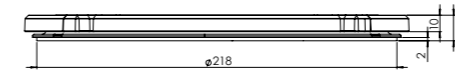

Made in Holland

PITT
COOKING

Induction

*Baluran-I
Top Side*

TS INDUCTION 2025-9.1

Exploded view

- 1. **Decorative ring small**
COATED ALUMINUM
- 2. **Decorative ring large**
COATED ALUMINUM
- 3. **Induction zone small**
COATED ALUMINUM/ CERAMIC GLASS

- 4. **Induction zone large**
COATED ALUMINUM/ CERAMIC GLASS
- 5. **Control knob**
ALUMINUM/GLASS
- 6. **Cassette**
ALUMINUM

Induction zones

Small zone

Large zone

SMALL ZONE

LARGE ZONE

NOM. POWER
1400 Watt

MAX. POWER
2100 Watt