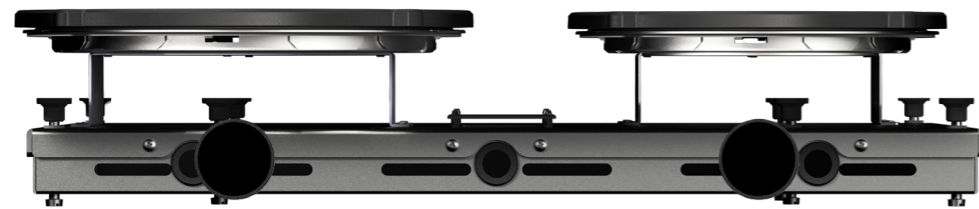

Installation and handling instructions

Installation manual induction

User manual induction

Made in Holland

PITT
COOKING

Induction

Baluran-I
Front Side

Exploded view

- 1. **Decorative ring small**
COATED ALUMINUM
- 2. **Decorative ring large**
COATED ALUMINUM
- 3. **Induction zone small**
COATED ALUMINUM/ CERAMIC GLASS

- 4. **Induction zone large**
COATED ALUMINUM/ CERAMIC GLASS
- 5. **Control knob**
ALUMINUM/GLASS
- 6. **Cassette**
ALUMINUM

Induction zones

Small zone

SMALL ZONE

NOM. POWER
1400 Watt MAX. POWER
2100 Watt

Large zone

LARGE ZONE

NOM. POWER
2300 Watt MAX. POWER
3000 Watt

Control knob