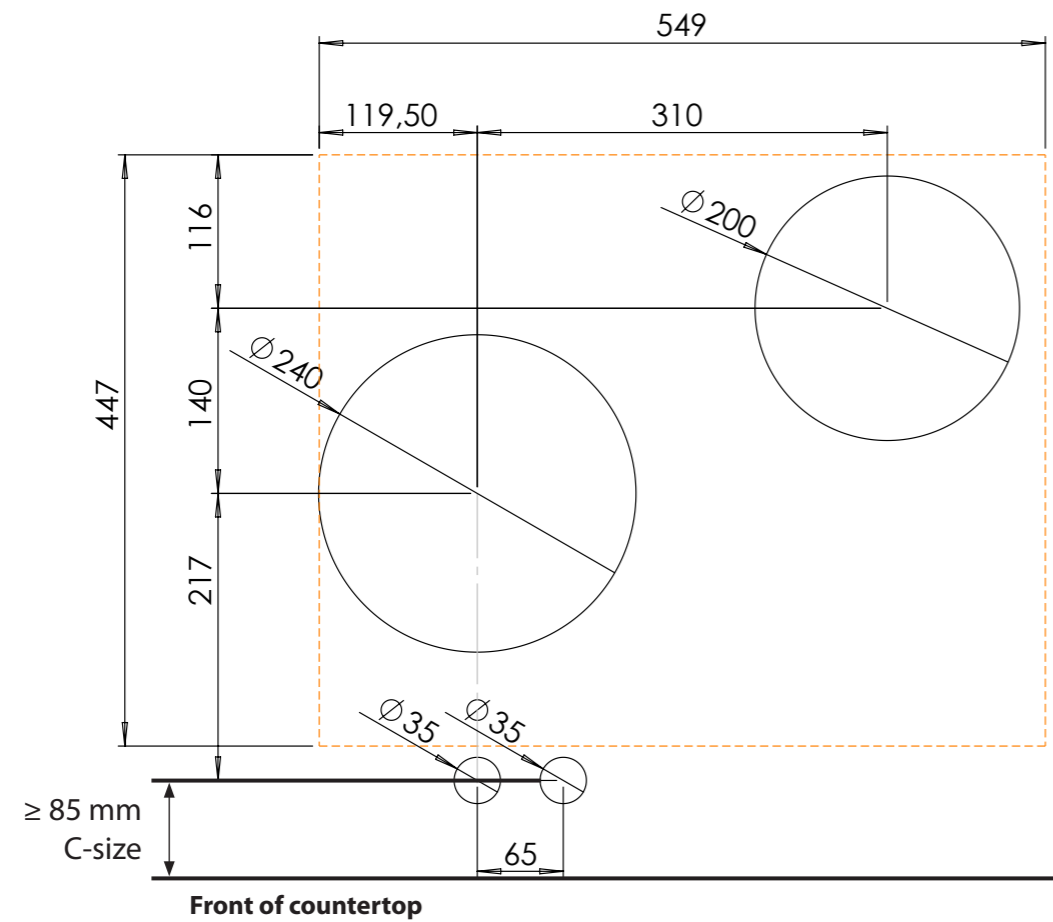

NOM. POWER
2300 Watt

MAX. POWER
3000 Watt

Control knob

Control knob

3D-visualization of Top Side knob

3D-visualization Front Side knob

Dimensions control knob

Front view

Top view

Bovenaanzicht / Top view

Elektrapunt/
Electrical connection

Onderaanzicht / Bottom view

Connector knop/
Connector knob

Vooraanzicht / Front view

Zijaanzicht / Side view

*Inclusief ondersteuningsset/
Including support bar

Hole pattern

Hole pattern
DXF file

Technical information

Model	Baluran Top Side
Type zones	1x zone small, 1x zone large
Editions	Black (fully black)
Automatic pan detection	✓
Power levels	0 - 10 + Boost
Nominal voltage	220-240 V, 1N~
Maximum power	3680W
Netto weight	12 kg

*Inclusief ondersteuningsset/
Including support bar

Hole pattern

Hole pattern
DXF file

Technical information

Model	Baluran Front Side
Type zones	1x zone small, 1x zone large
Editions	Black (fully black)
Automatic pan detection	✓
Power levels	0 - 10 + Boost
Nominal voltage	220-240 V, 1N~
Maximum power	3680W
Netto weight	12 kg