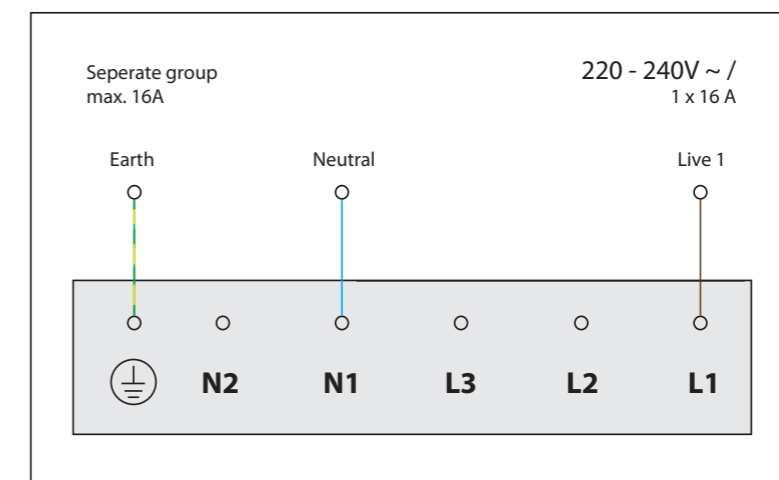

Control knob

3D-visualization of Top Side knob

3D-visualization Front Side knob

Dimensions control knob

Front view

Top view

Bovenaanzicht / Top view

Elektrapunt/
Electrical connection

Elektrapunt/
Electrical connection

Onderaanzicht / Bottom view

Connector knob/
Connector knob

Vooraanzicht / Front view

*dikte aanrechtblad/
countertop thickness

Knop kabel/
Knob cable

Zijaanzicht / Side view

*Inclusief ondersteuningsset/
Including support bar

Hole pattern

Hole pattern
DXF file

Technical information

Model	Baluran Front Side
Type zones	1x zone small, 1x zone large
Editions	Black (fully black)
Automatic pan detection	✓
Power levels	0 - 10 + Boost
Nominal voltage	220-240 V, 1N~
Maximum power	3680W
Netto weight	12 kg

$\varnothing \geq 2.5\text{mm}^2$

Installation and handling instructions

Installation manual induction

User manual induction