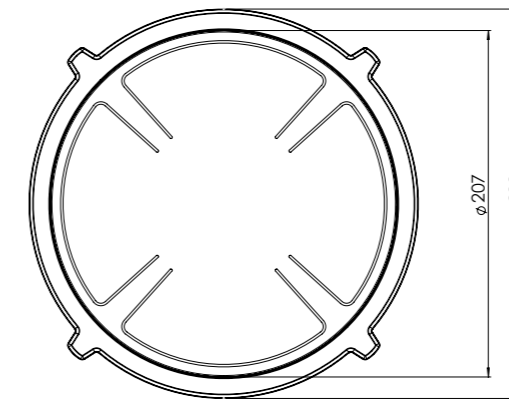

- 1. **Decorative ring small**
COATED ALUMINUM
- 2. **Decorative ring large**
COATED ALUMINUM
- 3. **Induction zone small**
COATED ALUMINUM/ CERAMIC GLASS

- 4. **Induction zone large**
COATED ALUMINUM/ CERAMIC GLASS
- 5. **Control knob**
ALUMINUM/GLASS
- 6. **Cassette**
ALUMINUM

Induction zones

Small zone

SMALL ZONE

NOM. POWER
1400 Watt MAX. POWER
2100 Watt

Large zone

LARGE ZONE

NOM. POWER
2300 Watt MAX. POWER
3000 Watt

Control knob