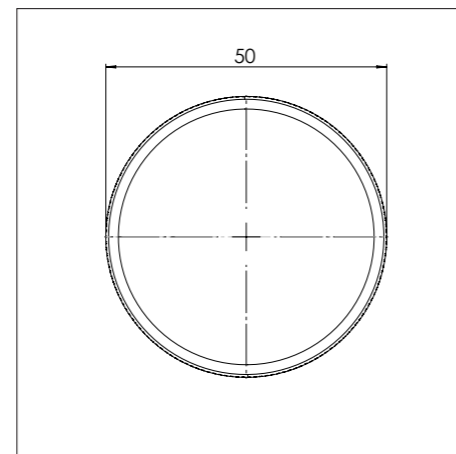

Induction zones

Small zone

SMALL ZONE

NOM. POWER
1400 Watt MAX. POWER
2100 Watt

Large zone

LARGE ZONE

NOM. POWER
2300 Watt MAX. POWER
3000 Watt

Control knob

Control knob

3D-visualization of Top Side knob

3D-visualization Front Side knob

Dimensions control knob

Front view

Top view

Bovenaanzicht / Top view

Elektrapunt/
Electrical connection

Elektrapunt/
Electrical connection

Onderaanzicht / Bottom view

Connector knob/
Connector knob

Vooraanzicht / Front view

*dikte aanrechtblad/
countertop thickness

Knop kabel/
Knob cable

Zijaanzicht / Side view