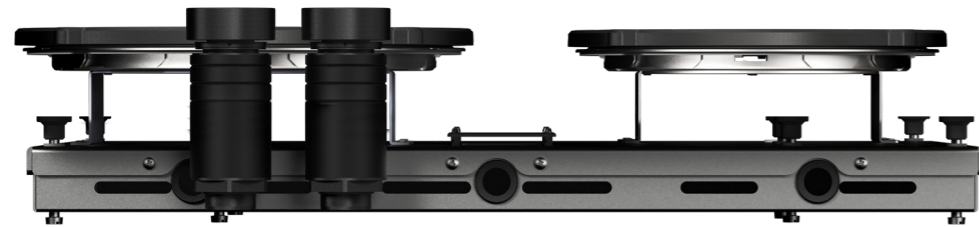

Made in Holland

PITT
COOKING

Induction

*Baluran-I
Top Side*

TS INDUCTION 2025-9.1

Exploded view

- 1. **Decorative ring small**
COATED ALUMINUM
- 2. **Decorative ring large**
COATED ALUMINUM
- 3. **Induction zone small**
COATED ALUMINUM/ CERAMIC GLASS

- 4. **Induction zone large**
COATED ALUMINUM/ CERAMIC GLASS
- 5. **Control knob**
ALUMINUM/GLASS
- 6. **Cassette**
ALUMINUM

Induction zones

Small zone

Large zone

SMALL ZONE

LARGE ZONE

NOM. POWER
1400 Watt

MAX. POWER
2100 Watt

NOM. POWER
2300 Watt

MAX. POWER
3000 Watt

Control knob

Control knob

3D-visualization of Top Side knob

3D-visualization Front Side knob

Dimensions control knob

Front view

Top view

Bovenaanzicht / Top view

Elektrapunt/
Electrical connection

Onderaanzicht / Bottom view

Connector knop/
Connector knob

Vooraanzicht / Front view

Zijaanzicht / Side view

*Inclusief ondersteuningsset/
Including support bar