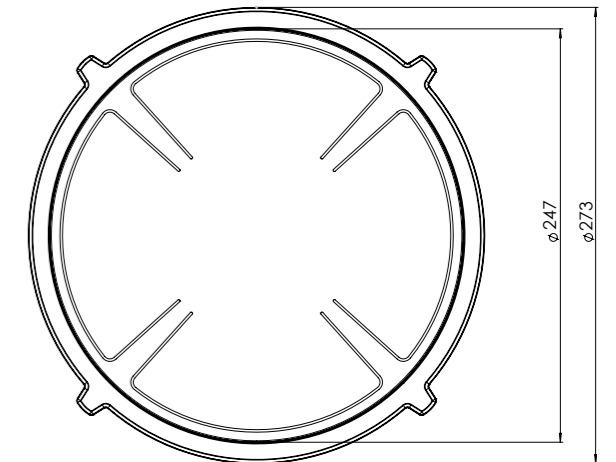

Made in Holland

PITT
COOKING

Induction

*Baluran-I
Top Side*

TS INDUCTION 2025-9.1

Exploded view

- 1. **Decorative ring small**
COATED ALUMINUM
- 2. **Decorative ring large**
COATED ALUMINUM
- 3. **Induction zone small**
COATED ALUMINUM/ CERAMIC GLASS

- 4. **Induction zone large**
COATED ALUMINUM/ CERAMIC GLASS
- 5. **Control knob**
ALUMINUM/GLASS
- 6. **Cassette**
ALUMINUM

Induction zones

Small zone

Large zone

SMALL ZONE

LARGE ZONE

NOM. POWER
1400 Watt

MAX. POWER
2100 Watt

NOM. POWER
2300 Watt

MAX. POWER
3000 Watt

Control knob

Control knob

3D-visualization of Top Side knob

3D-visualization Front Side knob

Dimensions control knob

Front view