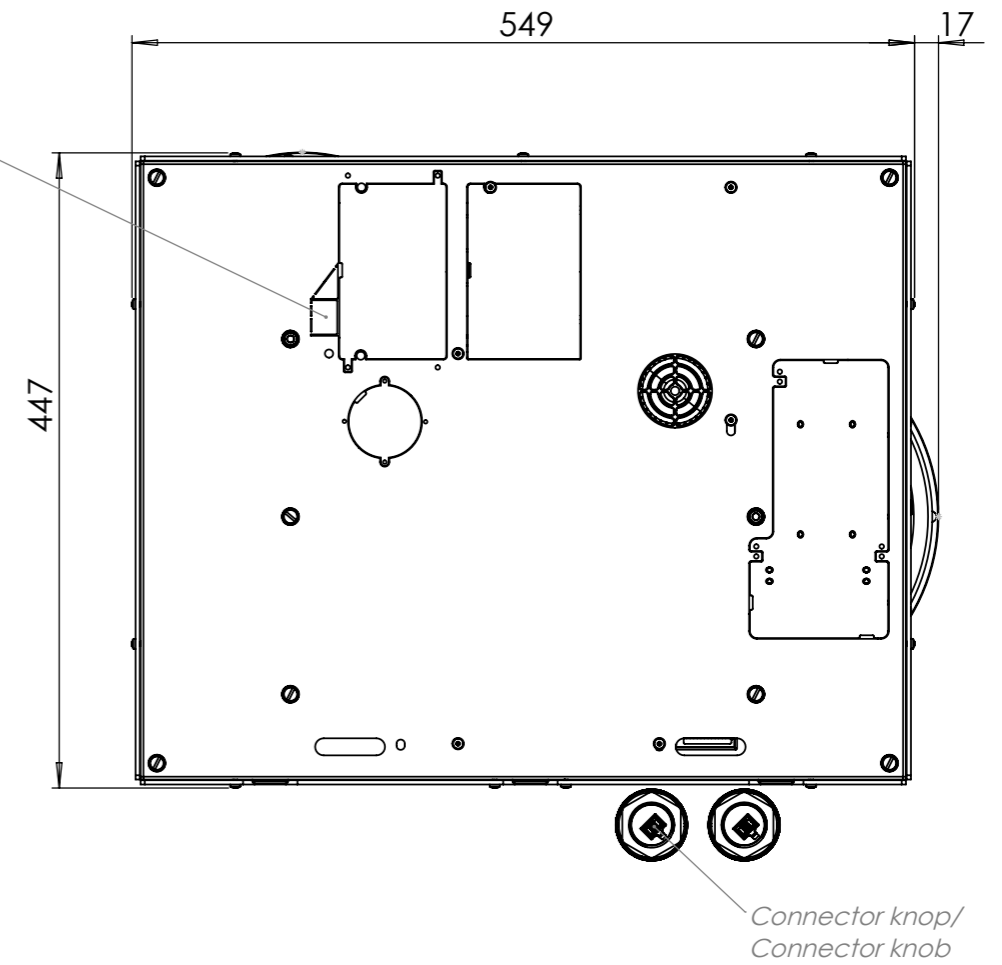

- 4. **Induction zone large**
COATED ALUMINUM/ CERAMIC GLASS
- 5. **Control knob**
ALUMINUM/GLASS
- 6. **Cassette**
ALUMINUM

Induction zones

Small zone

Large zone

SMALL ZONE

LARGE ZONE

NOM. POWER
1400 Watt

MAX. POWER
2100 Watt

NOM. POWER
2300 Watt

MAX. POWER
3000 Watt

Control knob

Control knob

3D-visualization of Top Side knob

3D-visualization Front Side knob

Dimensions control knob

Front view

Top view

Bovenaanzicht / Top view

Elektrapunt/
Electrical connection

Onderaanzicht / Bottom view

Connector knop/
Connector knob

Vooraanzicht / Front view

Zijaanzicht / Side view

*Inclusief ondersteuningsset/
Including support bar

Hole pattern

Hole pattern
DXF file

Technical information

Model	Baluran Top Side
Type zones	1x zone small, 1x zone large
Editions	Black (fully black)
Automatic pan detection	✓
Power levels	0 - 10 + Boost
Nominal voltage	220-240 V, 1N~
Maximum power	3680W
Netto weight	12 kg