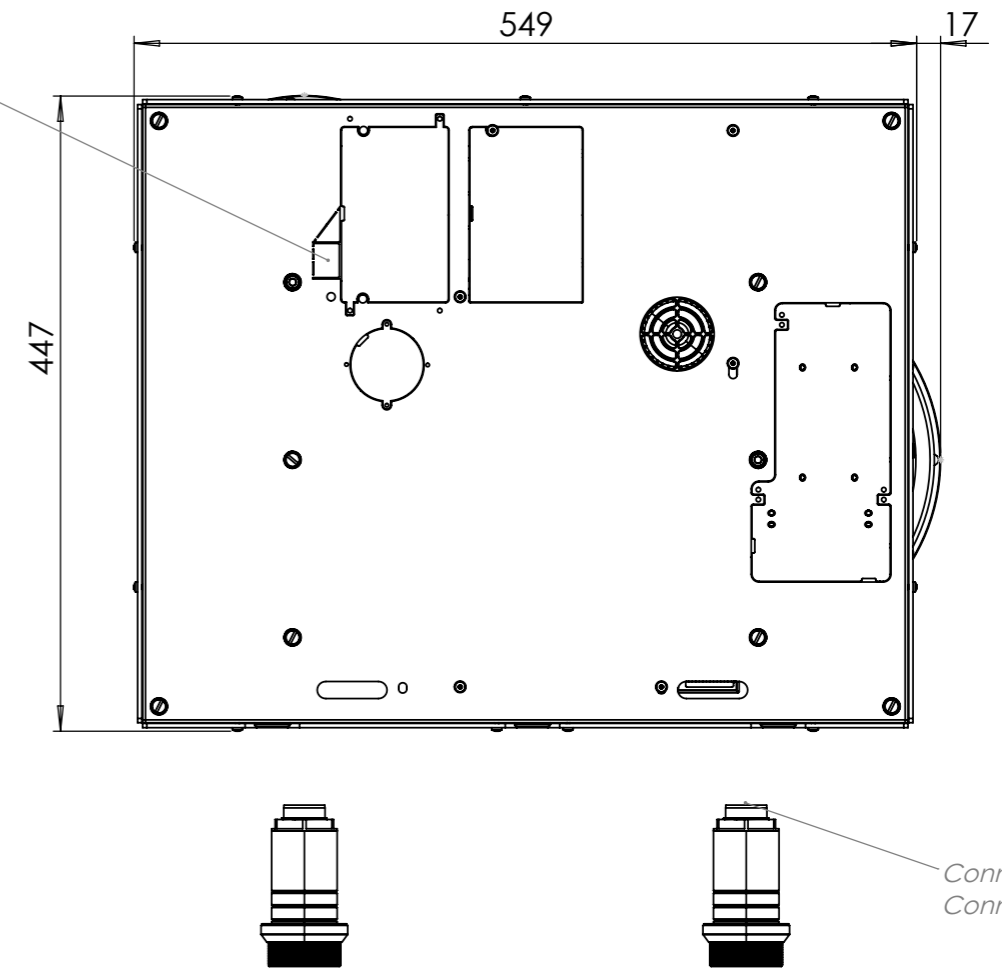

Induction zones

Small zone

SMALL ZONE

NOM. POWER
1400 Watt MAX. POWER
2100 Watt

Large zone

LARGE ZONE

NOM. POWER
2300 Watt MAX. POWER
3000 Watt

Control knob

Control knob

3D-visualization of Top Side knob

3D-visualization Front Side knob

Dimensions control knob

Front view

Top view

Bovenaanzicht / Top view

Elektrapunt/
Electrical connection

Elektrapunt/
Electrical connection

Onderaanzicht / Bottom view

Connector knob/
Connector knob

Vooraanzicht / Front view

*dikte aanrechtblad/
countertop thickness

Knop kabel/
Knob cable

Zijaanzicht / Side view

*Inclusief ondersteuningsset/
Including support bar

Hole pattern

Hole pattern
DXF file

Technical information

Model	Baluran Front Side
Type zones	1x zone small, 1x zone large
Editions	Black (fully black)
Automatic pan detection	✓
Power levels	0 - 10 + Boost
Nominal voltage	220-240 V, 1N~
Maximum power	3680W
Netto weight	12 kg