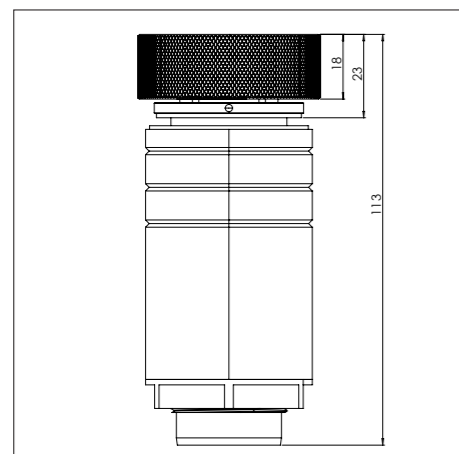

- 4. **Induction zone large**
COATED ALUMINUM/ CERAMIC GLASS
- 5. **Control knob**
ALUMINUM/GLASS
- 6. **Cassette**
ALUMINUM

Induction zones

Small zone

Large zone

SMALL ZONE

LARGE ZONE

NOM. POWER
1400 Watt

MAX. POWER
2100 Watt

NOM. POWER
2300 Watt

MAX. POWER
3000 Watt

Control knob

Control knob

3D-visualization of Top Side knob

3D-visualization Front Side knob

Dimensions control knob

Front view

Top view

Bovenaanzicht / Top view

Elektrapunt/
Electrical connection

Onderaanzicht / Bottom view

Connector knop/
Connector knob

Vooraanzicht / Front view

Zijaanzicht / Side view

*Inclusief ondersteuningsset/
Including support bar