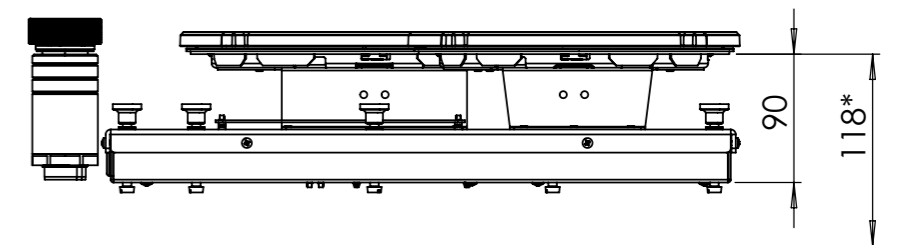

NOM. POWER
2300 Watt

MAX. POWER
3000 Watt

Control knob

Control knob

3D-visualization of Top Side knob

3D-visualization Front Side knob

Dimensions control knob

Front view

Top view

Bovenaanzicht / Top view

Elektrapunt/
Electrical connection

Onderaanzicht / Bottom view

Connector knop/
Connector knob

Vooraanzicht / Front view

Zijaanzicht / Side view

*Inclusief ondersteuningsset/
Including support bar

Hole pattern

Hole pattern
DXF file

Technical information

Model	Baluran Top Side
Type zones	1x zone small, 1x zone large
Editions	Black (fully black)
Automatic pan detection	✓
Power levels	0 - 10 + Boost
Nominal voltage	220-240 V, 1N~
Maximum power	3680W
Netto weight	12 kg