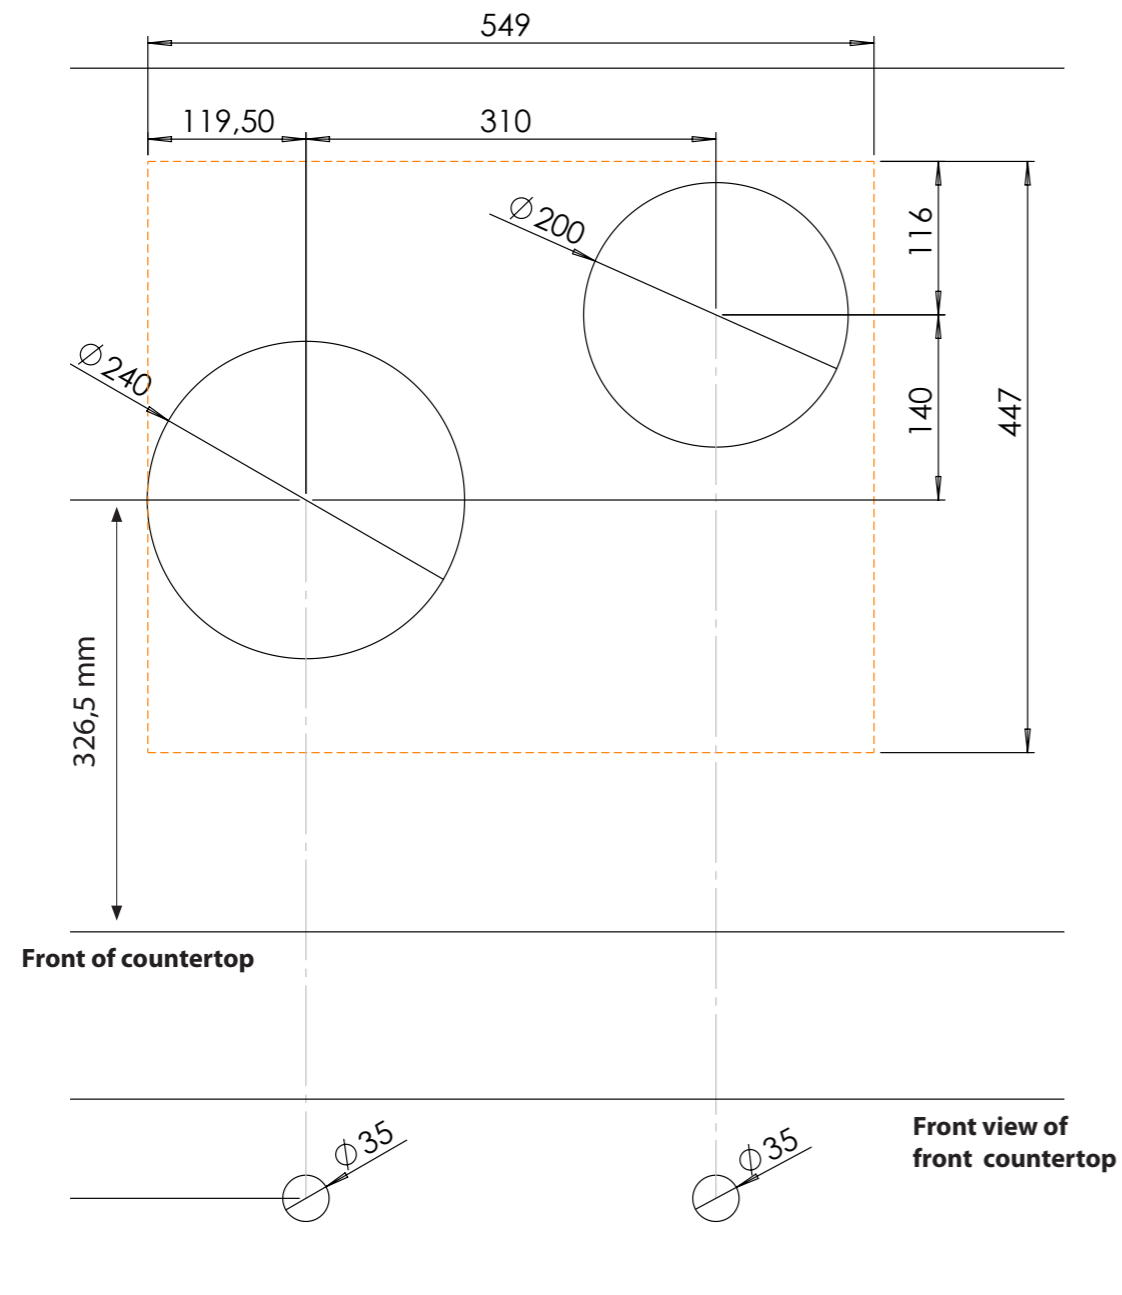

Control knob

3D-visualization of Top Side knob

3D-visualization Front Side knob

Dimensions control knob

Front view

Top view

Bovenaanzicht / Top view

Elektrapunt/
Electrical connection

Elektrapunt/
Electrical connection

Onderaanzicht / Bottom view

Connector knob/
Connector knob

Vooraanzicht / Front view

*dikte aanrechtblad/
countertop thickness

Knop kabel/
Knob cable

Zijaanzicht / Side view

*Inclusief ondersteuningsset/
Including support bar

Hole pattern

Hole pattern
DXF file

Technical information

Model	Baluran Front Side
Type zones	1x zone small, 1x zone large
Editions	Black (fully black)
Automatic pan detection	✓
Power levels	0 - 10 + Boost
Nominal voltage	220-240 V, 1N~
Maximum power	3680W
Netto weight	12 kg