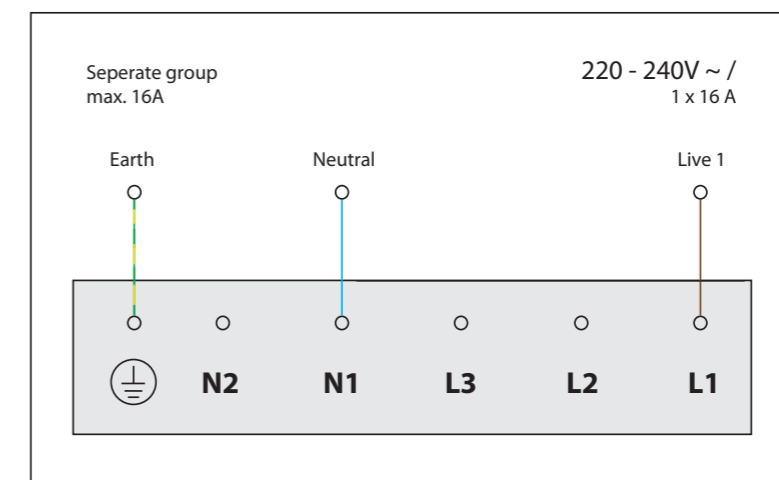

Top view

Bovenaanzicht / Top view

Elektrapunt/
Electrical connection

Onderaanzicht / Bottom view

Connector knop/
Connector knob

Vooraanzicht / Front view

Zijaanzicht / Side view

*Inclusief ondersteuningsset/
Including support bar

Hole pattern

Hole pattern
DXF file

Technical information

Model	Baluran Top Side
Type zones	1x zone small, 1x zone large
Editions	Black (fully black)
Automatic pan detection	✓
Power levels	0 - 10 + Boost
Nominal voltage	220-240 V, 1N~
Maximum power	3680W
Netto weight	12 kg