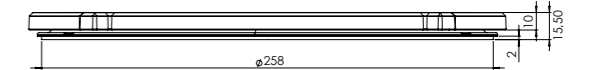

Made in Holland

PITT
COOKING

Induction

*Baluran-I
Top Side*

TS INDUCTION 2025-9.1

Exploded view

- 1. **Decorative ring small**
COATED ALUMINUM
- 2. **Decorative ring large**
COATED ALUMINUM
- 3. **Induction zone small**
COATED ALUMINUM/ CERAMIC GLASS

- 4. **Induction zone large**
COATED ALUMINUM/ CERAMIC GLASS
- 5. **Control knob**
ALUMINUM/GLASS
- 6. **Cassette**
ALUMINUM

Induction zones

Small zone

Large zone

SMALL ZONE

LARGE ZONE

NOM. POWER
1400 Watt

MAX. POWER
2100 Watt