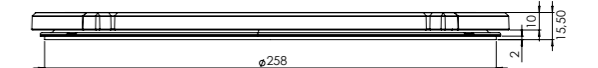

- 1. **Decorative ring small**
COATED ALUMINUM
- 2. **Decorative ring large**
COATED ALUMINUM
- 3. **Induction zone small**
COATED ALUMINUM/ CERAMIC GLASS

- 4. **Induction zone large**
COATED ALUMINUM/ CERAMIC GLASS
- 5. **Control knob**
ALUMINUM/GLASS
- 6. **Cassette**
ALUMINUM

Induction zones

Small zone

SMALL ZONE

NOM. POWER
1400 Watt MAX. POWER
2100 Watt

Large zone

LARGE ZONE

NOM. POWER
2300 Watt MAX. POWER
3000 Watt

Control knob

Control knob

3D-visualization of Top Side knob

3D-visualization Front Side knob

Dimensions control knob

Front view

Top view

Bovenaanzicht / Top view

Elektrapunt/
Electrical connection