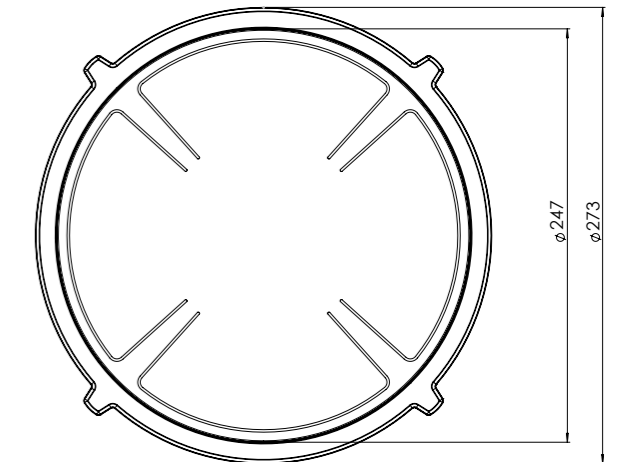

- 1. **Decorative ring small**
COATED ALUMINUM
- 2. **Decorative ring large**
COATED ALUMINUM
- 3. **Induction zone small**
COATED ALUMINUM/ CERAMIC GLASS

- 4. **Induction zone large**
COATED ALUMINUM/ CERAMIC GLASS
- 5. **Control knob**
ALUMINUM/GLASS
- 6. **Cassette**
ALUMINUM

Induction zones

Small zone

SMALL ZONE

NOM. POWER
1400 Watt MAX. POWER
2100 Watt

Large zone

LARGE ZONE

NOM. POWER
2300 Watt MAX. POWER
3000 Watt

Control knob

Control knob

3D-visualization of Top Side knob

3D-visualization Front Side knob

Dimensions control knob

Front view

Top view

Bovenaanzicht / Top view

Elektrapunt/
Electrical connection

Elektrapunt/
Electrical connection

Onderaanzicht / Bottom view

Connector knob/
Connector knob

Vooraanzicht / Front view

*dikte aanrechtblad/
countertop thickness

Knop kabel/
Knob cable

Zijaanzicht / Side view