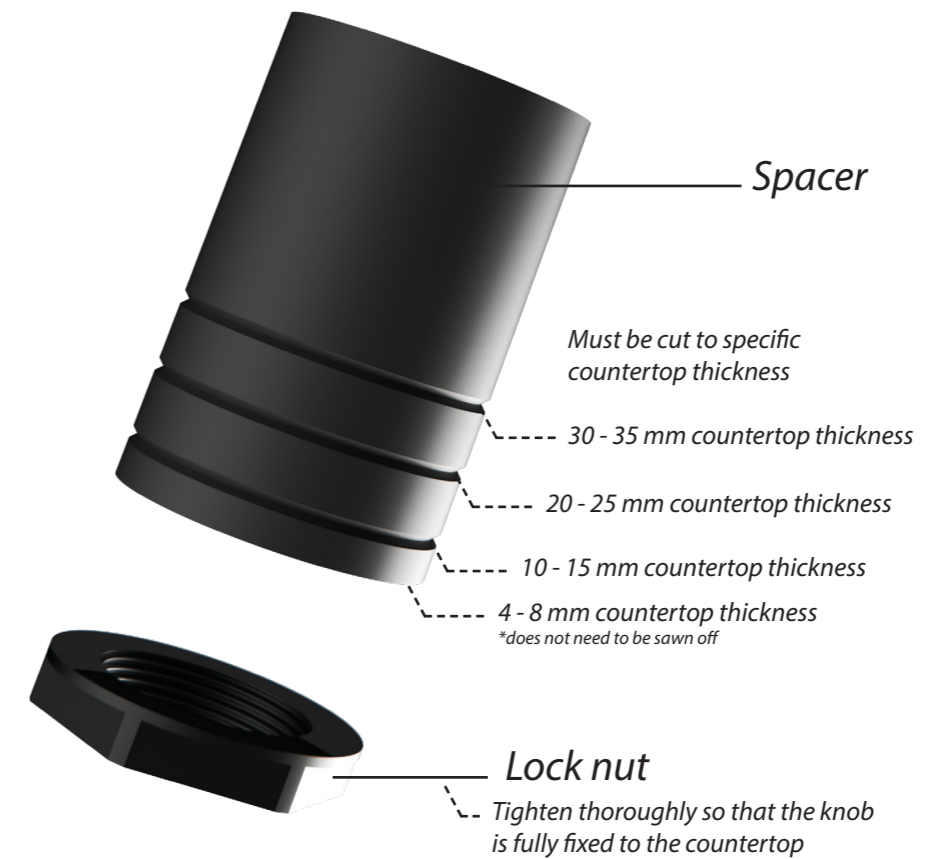

- 4. **Induction zone large**
COATED ALUMINUM/ CERAMIC GLASS
- 5. **Control knob**
ALUMINUM/GLASS
- 6. **Cassette**
ALUMINUM

Induction zones

Small zone

Large zone

SMALL ZONE

LARGE ZONE

NOM. POWER
1400 Watt

MAX. POWER
2100 Watt

NOM. POWER
2300 Watt

MAX. POWER
3000 Watt

Control knob

Control knob

3D-visualization of Top Side knob

3D-visualization Front Side knob

Dimensions control knob

Front view

Top view

Bovenaanzicht / Top view

Elektrapunt/
Electrical connection

Onderaanzicht / Bottom view

Connector knop/
Connector knob

Vooraanzicht / Front view

Zijaanzicht / Side view

*Inclusief ondersteuningsset/
Including support bar