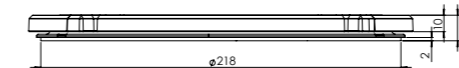

- 1. **Decorative ring small**
COATED ALUMINUM
- 2. **Decorative ring large**
COATED ALUMINUM
- 3. **Induction zone small**
COATED ALUMINUM/ CERAMIC GLASS

- 4. **Induction zone large**
COATED ALUMINUM/ CERAMIC GLASS
- 5. **Control knob**
ALUMINUM/GLASS
- 6. **Cassette**
ALUMINUM

Induction zones

Small zone

SMALL ZONE

NOM. POWER
1400 Watt MAX. POWER
2100 Watt

Large zone

LARGE ZONE

NOM. POWER
2300 Watt MAX. POWER
3000 Watt

Control knob