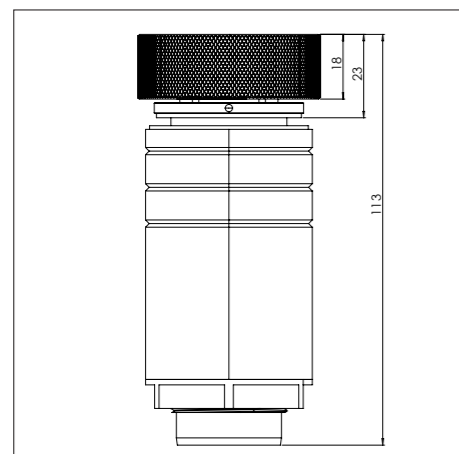

Induction zones

Small zone

SMALL ZONE

NOM. POWER
1400 Watt MAX. POWER
2100 Watt

Large zone

LARGE ZONE

NOM. POWER
2300 Watt MAX. POWER
3000 Watt

Control knob

Control knob

3D-visualization of Top Side knob

3D-visualization Front Side knob

Dimensions control knob

Front view

Top view

Bovenaanzicht / Top view

Elektrapunt/
Electrical connection

Elektrapunt/
Electrical connection

Onderaanzicht / Bottom view

Connector knob/
Connector knob

Vooraanzicht / Front view

*dikte aanrechtblad/
countertop thickness

Knop kabel/
Knob cable

Zijaanzicht / Side view