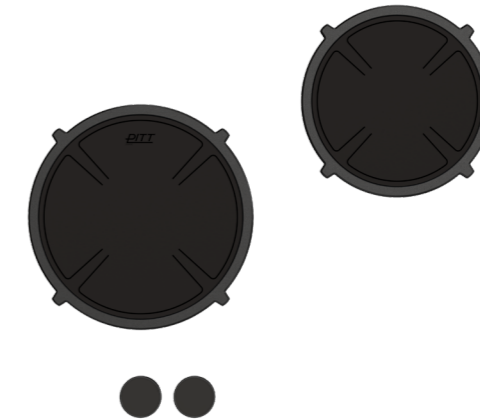

NOM. POWER
2300 Watt

MAX. POWER
3000 Watt

Control knob

Control knob

3D-visualization of Top Side knob

3D-visualization Front Side knob

Dimensions control knob

Front view

Top view

Bovenaanzicht / Top view

Elektrapunt/
Electrical connection

Onderaanzicht / Bottom view

Connector knop/
Connector knob

Vooraanzicht / Front view

Zijaanzicht / Side view

*Inclusief ondersteuningsset/
Including support bar

Hole pattern

Hole pattern
DXF file

Technical information

Model	Baluran Top Side
Type zones	1x zone small, 1x zone large
Editions	Black (fully black)
Automatic pan detection	✓
Power levels	0 - 10 + Boost
Nominal voltage	220-240 V, 1N~
Maximum power	3680W
Netto weight	12 kg