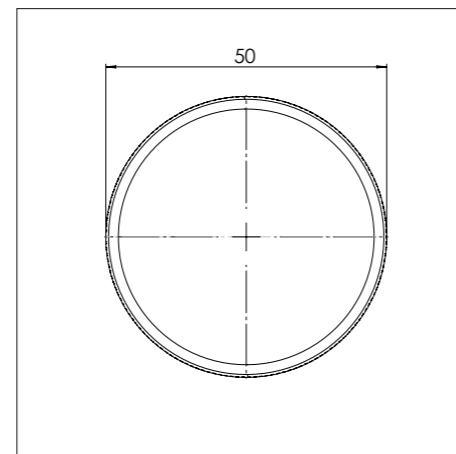

- 4. **Induction zone large**
COATED ALUMINUM/ CERAMIC GLASS
- 5. **Control knob**
ALUMINUM/GLASS
- 6. **Cassette**
ALUMINUM

Induction zones

Small zone

Large zone

SMALL ZONE

LARGE ZONE

NOM. POWER
1400 Watt

MAX. POWER
2100 Watt

NOM. POWER
2300 Watt

MAX. POWER
3000 Watt

Control knob

Control knob

3D-visualization of Top Side knob

3D-visualization Front Side knob

Dimensions control knob

Front view

Top view

Bovenaanzicht / Top view

Elektrapunt/
Electrical connection

Onderaanzicht / Bottom view

Connector knop/
Connector knob

Vooraanzicht / Front view

Zijaanzicht / Side view

*Inclusief ondersteuningsset/
Including support bar