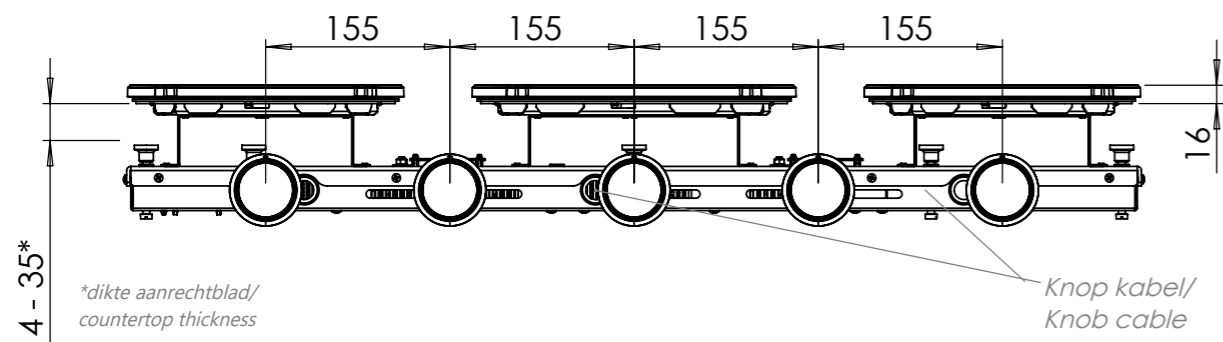

MAX. POWER
3000 Watt

Control knob

3D-visualization of Top Side knob

3D-visualization Front Side knob

Dimensions control knob

Front view

Top view

Control knob

Technical drawing

Bovenaanzicht / Top view

Technical drawing

Onderaanzicht / Bottom view

Vooranzicht / Front view

Zijaanzicht / Side view

Hole pattern

Technical information

Hole pattern
DXF file

Model	Elbrus Front Side
Type zones	4x small zones, 1x large zone
Editions	Black (fully black)
Automatic pan detection	✓
Power levels	0 - 10 + Boost
Nominal voltage	380-415 V, 3N~
Maximum power	10360 W
Netto weight	18 kg