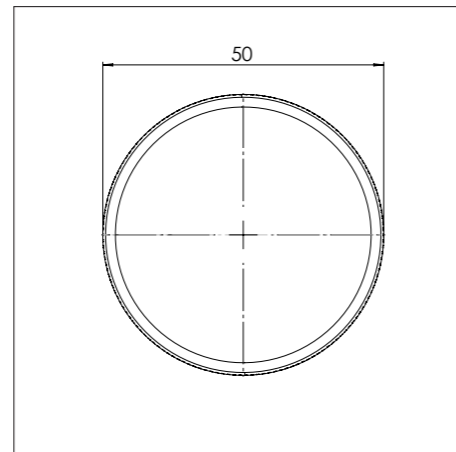

- 4. **Induction zone large**
COATED ALUMINUM/ CERAMIC GLASS
- 5. **Control knob**
ALUMINUM/GLASS
- 6. **Cassette**
ALUMINUM

Induction zones

Small zone

SMALL ZONE

NOM. POWER
1400 Watt

MAX. POWER
2100 Watt

Large zone

LARGE ZONE

NOM. POWER
2300 Watt

MAX. POWER
3000 Watt

Control knob

3D-visualization of Top Side knob

3D-visualization Front Side knob

Dimensions control knob

Front view

Top view

Control knob

Technical drawing

Bovenaanzicht / Top view

Technical drawing

Onderaanzicht / Bottom view

Vooraanzicht / Front view

Zijaanzicht / Side view

Hole pattern
DXF file

Model	Elbrus Front Side
Type zones	4x small zones, 1x large zone
Editions	Black (fully black)
Automatic pan detection	✓
Power levels	0 - 10 + Boost
Nominal voltage	380-415 V, 3N~
Maximum power	10360 W
Netto weight	18 kg