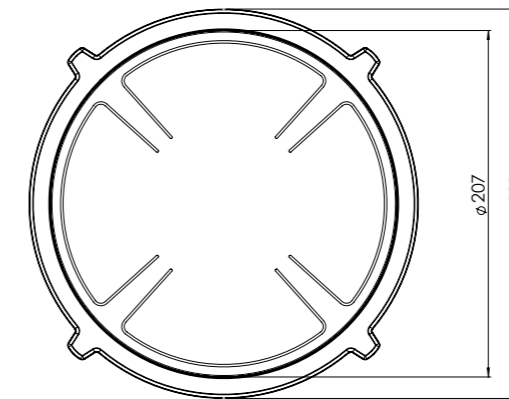

Exploded view

- 1. **Decorative ring small**
COATED ALUMINUM
- 2. **Decorative ring large**
COATED ALUMINUM
- 3. **Induction zone small**
COATED ALUMINUM/ CERAMIC GLASS

- 4. **Induction zone large**
COATED ALUMINUM/ CERAMIC GLASS
- 5. **Control knob**
ALUMINUM/GLASS
- 6. **Cassette**
ALUMINUM

Induction zones

Small zone

SMALL ZONE

NOM. POWER
1400 Watt

MAX. POWER
2100 Watt

Large zone

LARGE ZONE

NOM. POWER
2300 Watt

MAX. POWER
3000 Watt

Control knob

3D-visualization of Top Side knob

3D-visualization Front Side knob

Dimensions control knob

Front view

Top view

Control knob

Hole pattern
DXF file

Model	Elbrus Front Side
Type zones	4x small zones, 1x large zone
Editions	Black (fully black)
Automatic pan detection	✓
Power levels	0 - 10 + Boost
Nominal voltage	380-415 V, 3N~
Maximum power	10360 W
Netto weight	18 kg