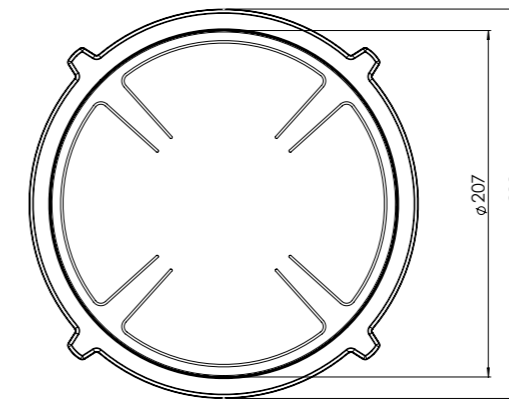

Made in Holland

PITT
COOKING

Induction

Elbrus-I

Top Side

TS INDUCTION 2025-9.1

Exploded view

- 1. **Decorative ring small**
COATED ALUMINUM
- 2. **Decorative ring large**
COATED ALUMINUM
- 3. **Induction zone small**
COATED ALUMINUM/ CERAMIC GLASS

- 4. **Induction zone large**
COATED ALUMINUM/ CERAMIC GLASS
- 5. **Control knob**
ALUMINUM/GLASS
- 6. **Cassette**
ALUMINUM

Induction zones

Small zone

SMALL ZONE

NOM. POWER
1400 Watt

MAX. POWER
2100 Watt

Large zone

LARGE ZONE

NOM. POWER
2300 Watt

MAX. POWER
3000 Watt

Control knob

3D-visualization of Top Side knob

3D-visualization Front Side knob

Dimensions control knob

Front view

Hole pattern
DXF file

Model	Elbrus Front Side
Type zones	4x small zones, 1x large zone
Editions	Black (fully black)
Automatic pan detection	✓
Power levels	0 - 10 + Boost
Nominal voltage	380-415 V, 3N~
Maximum power	10360 W
Netto weight	18 kg