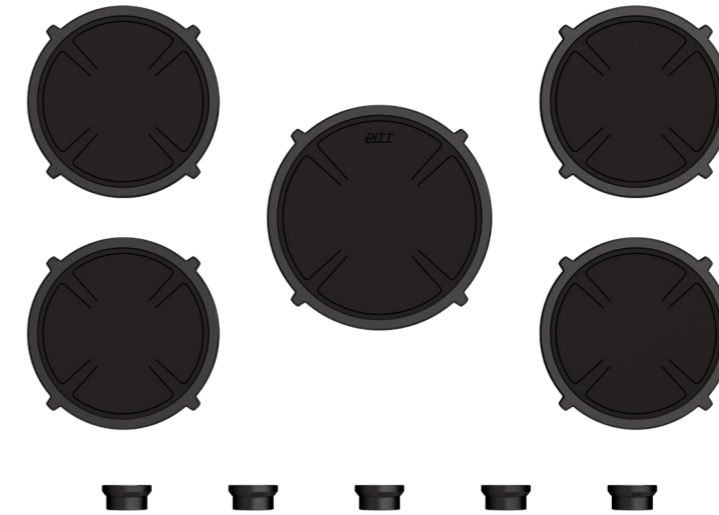

Technical drawing

Bovenaanzicht / Top view

Technical drawing

Onderaanzicht / Bottom view

Vooranzicht / Front view

Zijaanzicht / Side view

Hole pattern

Technical information

Hole pattern
DXF file

Model	Elbrus Front Side
Type zones	4x small zones, 1x large zone
Editions	Black (fully black)
Automatic pan detection	✓
Power levels	0 - 10 + Boost
Nominal voltage	380-415 V, 3N~
Maximum power	10360 W
Netto weight	18 kg