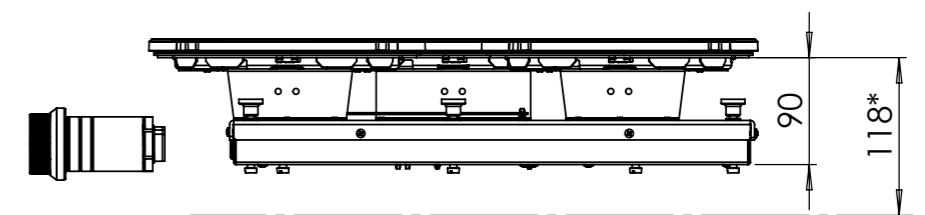

MAX. POWER
3000 Watt

Control knob

3D-visualization of Top Side knob

3D-visualization Front Side knob

Dimensions control knob

Front view

Top view

Control knob

Technical drawing

Bovenaanzicht / Top view

Technical drawing

Onderaanzicht / Bottom view

Vooranzicht / Front view

Zijaanzicht / Side view

Hole pattern

Technical information

Hole pattern
DXF file

Model	Elbrus Front Side
Type zones	4x small zones, 1x large zone
Editions	Black (fully black)
Automatic pan detection	✓
Power levels	0 - 10 + Boost
Nominal voltage	380-415 V, 3N~
Maximum power	10360 W
Netto weight	18 kg