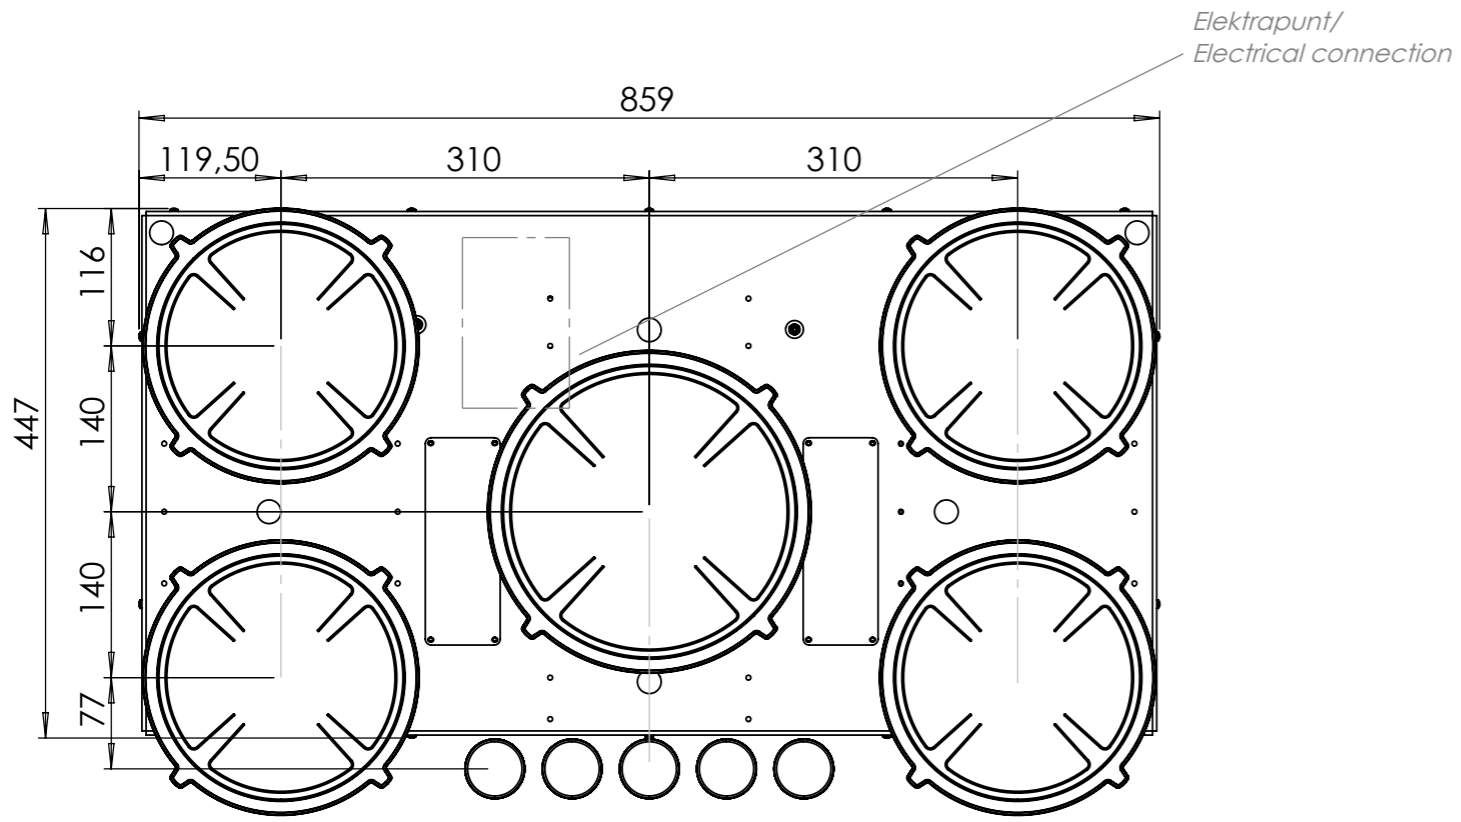

LARGE ZONE

NOM. POWER
2300 Watt

MAX. POWER
3000 Watt

Control knob

3D-visualization of Top Side knob

3D-visualization Front Side knob

Dimensions control knob

Front view

Top view

Control knob

Technical drawing

Bovenaanzicht / Top view

Technical drawing

Onderaanzicht / Bottom view

Vooraanzicht / Front view

Zijaanzicht / Side view

Hole pattern
DXF file

Model	Elbrus Front Side
Type zones	4x small zones, 1x large zone
Editions	Black (fully black)
Automatic pan detection	✓
Power levels	0 - 10 + Boost
Nominal voltage	380-415 V, 3N~
Maximum power	10360 W
Netto weight	18 kg