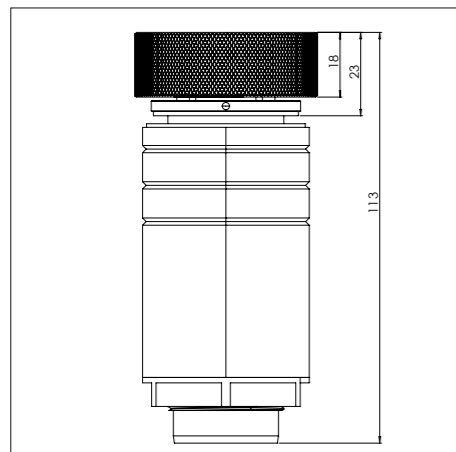

- 4. **Induction zone large**
COATED ALUMINUM/ CERAMIC GLASS
- 5. **Control knob**
ALUMINUM/GLASS
- 6. **Cassette**
ALUMINUM

Induction zones

Small zone

SMALL ZONE

NOM. POWER
1400 Watt

MAX. POWER
2100 Watt

Large zone

LARGE ZONE

NOM. POWER
2300 Watt

MAX. POWER
3000 Watt

Control knob

3D-visualization of Top Side knob

3D-visualization Front Side knob

Dimensions control knob

Front view

Top view

Control knob

Technical drawing

Bovenaanzicht / Top view

Technical drawing

Onderaanzicht / Bottom view

Vooraanzicht / Front view

Zijaanzicht / Side view