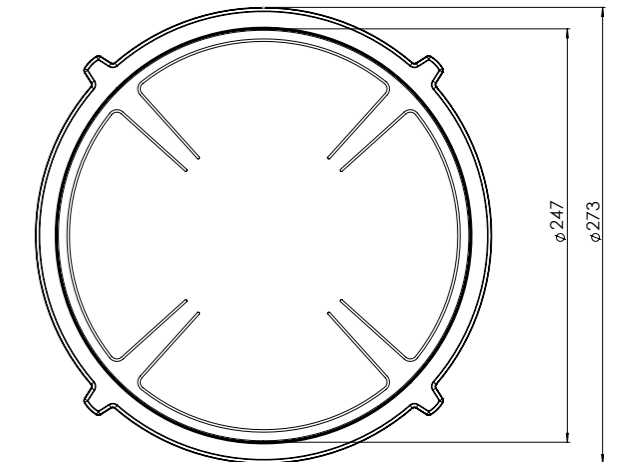

Exploded view

- 1. **Decorative ring small**
COATED ALUMINUM
- 2. **Decorative ring large**
COATED ALUMINUM
- 3. **Induction zone small**
COATED ALUMINUM/ CERAMIC GLASS

- 4. **Induction zone large**
COATED ALUMINUM/ CERAMIC GLASS
- 5. **Control knob**
ALUMINUM/GLASS
- 6. **Cassette**
ALUMINUM

Induction zones

Small zone

SMALL ZONE

NOM. POWER
1400 Watt

MAX. POWER
2100 Watt

Large zone

LARGE ZONE

NOM. POWER
2300 Watt

MAX. POWER
3000 Watt

Control knob

3D-visualization of Top Side knob

3D-visualization Front Side knob

Dimensions control knob

Front view

Top view

Control knob

Hole pattern
DXF file

Model	Elbrus Front Side
Type zones	4x small zones, 1x large zone
Editions	Black (fully black)
Automatic pan detection	✓
Power levels	0 - 10 + Boost
Nominal voltage	380-415 V, 3N~
Maximum power	10360 W
Netto weight	18 kg