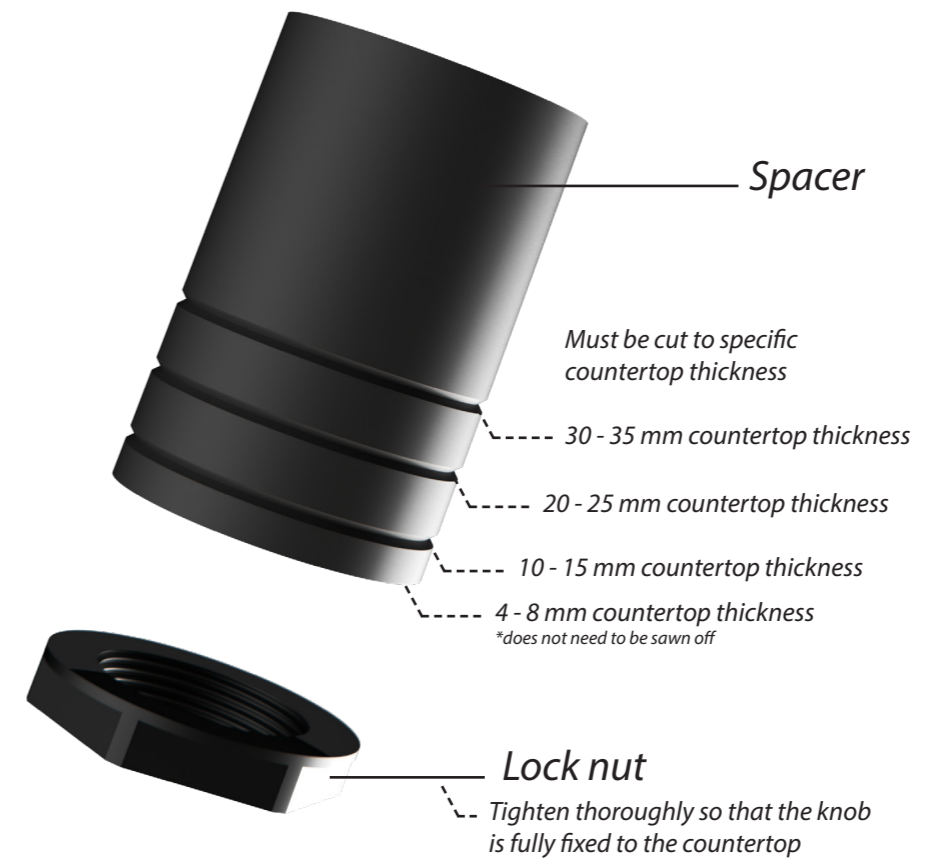

Exploded view

- 1. **Decorative ring small**
COATED ALUMINUM
- 2. **Decorative ring large**
COATED ALUMINUM
- 3. **Induction zone small**
COATED ALUMINUM/ CERAMIC GLASS

- 4. **Induction zone large**
COATED ALUMINUM/ CERAMIC GLASS
- 5. **Control knob**
ALUMINUM/GLASS
- 6. **Cassette**
ALUMINUM

MAX. POWER
3000 Watt

Control knob

3D-visualization of Top Side knob

3D-visualization Front Side knob

Dimensions control knob

Front view

Top view

Control knob

Technical drawing

Bovenaanzicht / Top view

Technical drawing

Onderaanzicht / Bottom view

Vooranzicht / Front view

Zijaanzicht / Side view

Hole pattern

Technical information