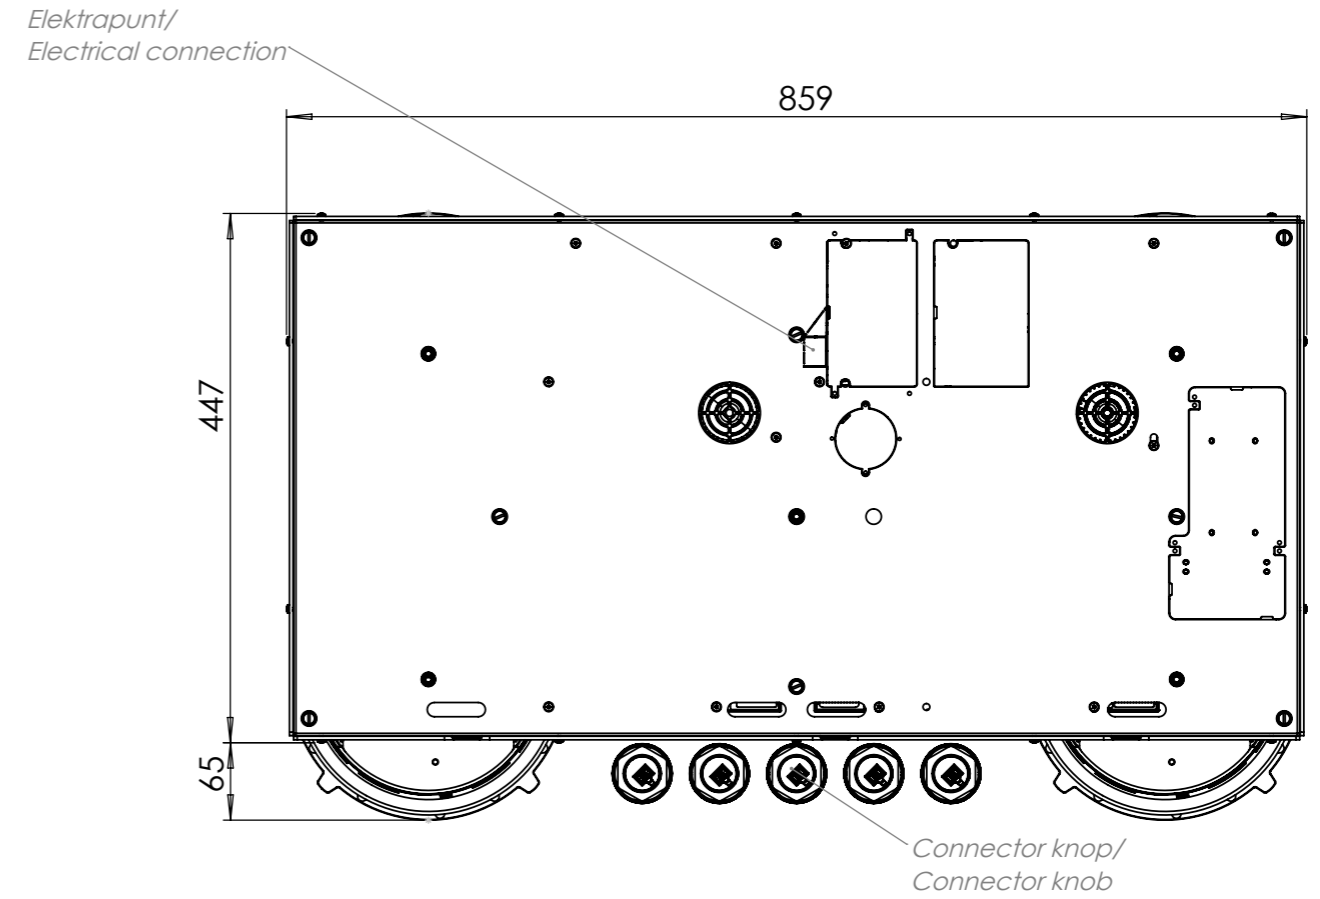

LARGE ZONE

NOM. POWER
2300 Watt

MAX. POWER
3000 Watt

Control knob

3D-visualization of Top Side knob

3D-visualization Front Side knob

Dimensions control knob

Front view

Top view

Control knob

Technical drawing

Bovenaanzicht / Top view

Technical drawing

Onderaanzicht / Bottom view

Vooraanzicht / Front view

Zijaanzicht / Side view

MAX. POWER
3000 Watt

Control knob

3D-visualization of Top Side knob

3D-visualization Front Side knob

Dimensions control knob

Front view

Top view

Control knob

Hole pattern
DXF file

Model	Elbrus Front Side
Type zones	4x small zones, 1x large zone
Editions	Black (fully black)
Automatic pan detection	✓
Power levels	0 - 10 + Boost
Nominal voltage	380-415 V, 3N~
Maximum power	10360 W
Netto weight	18 kg