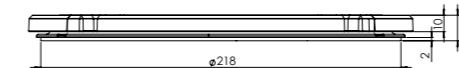

Exploded view

- 1. **Decorative ring small**
COATED ALUMINUM
- 2. **Decorative ring large**
COATED ALUMINUM
- 3. **Induction zone small**
COATED ALUMINUM/ CERAMIC GLASS

- 4. **Induction zone large**
COATED ALUMINUM/ CERAMIC GLASS
- 5. **Control knob**
ALUMINUM/GLASS
- 6. **Cassette**
ALUMINUM

Induction zones

Small zone

SMALL ZONE

NOM. POWER
1400 Watt

MAX. POWER
2100 Watt

Large zone

LARGE ZONE

NOM. POWER
2300 Watt