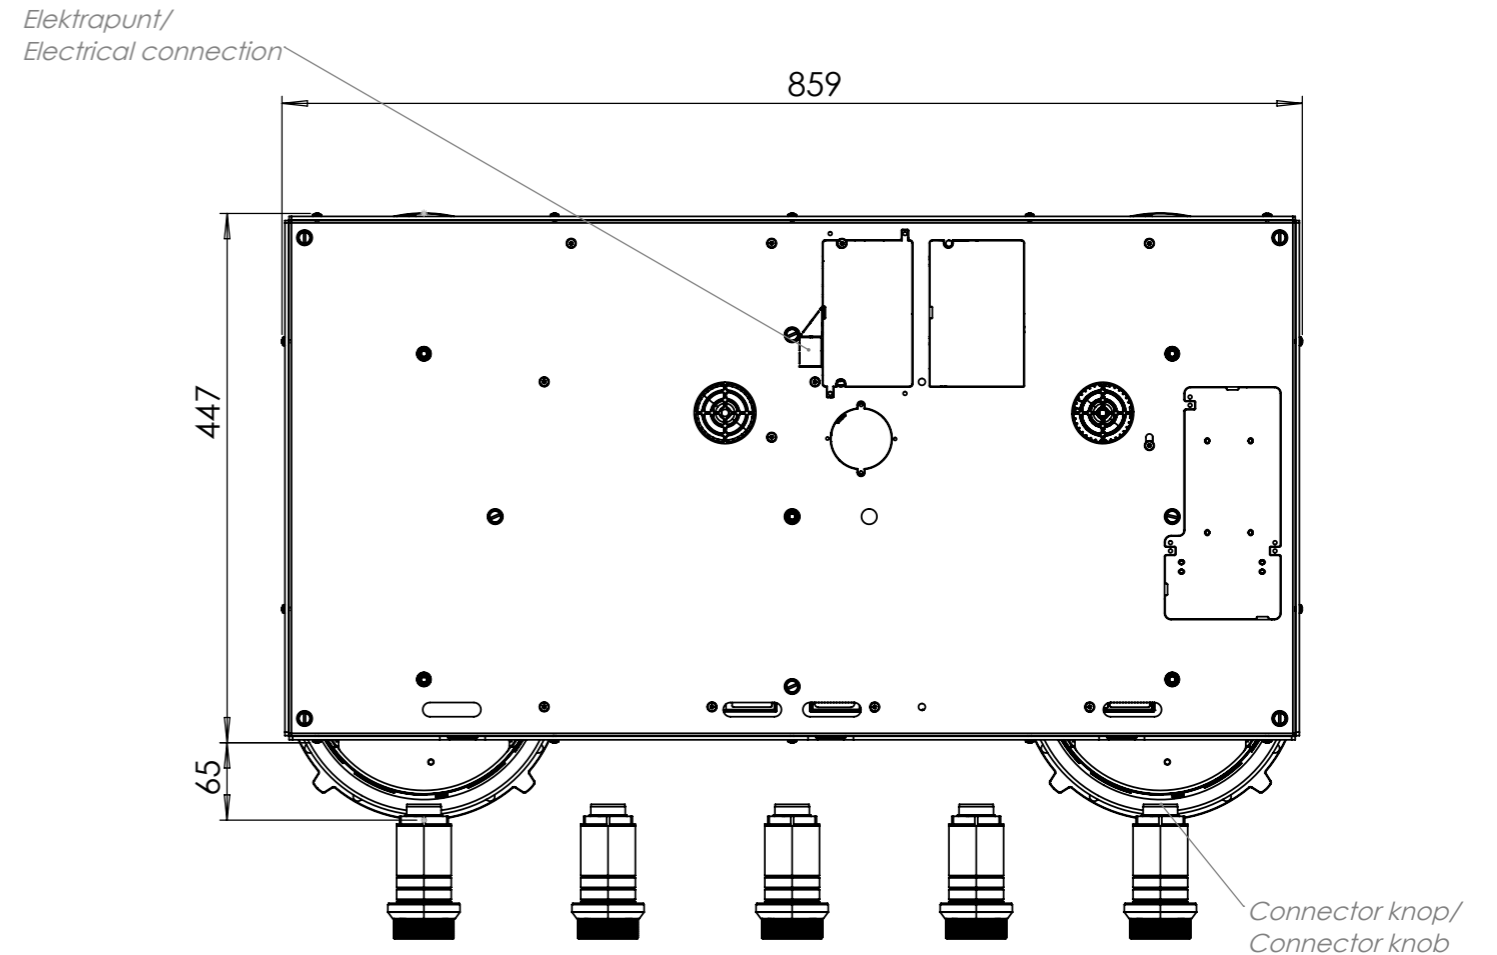

MAX. POWER
3000 Watt

Control knob

3D-visualization of Top Side knob

3D-visualization Front Side knob

Dimensions control knob

Front view

Top view

Control knob

Technical drawing

Bovenaanzicht / Top view

Technical drawing

Onderaanzicht / Bottom view

Vooranzicht / Front view

Zijaanzicht / Side view

Hole pattern

Technical information

Hole pattern
DXF file

Model	Elbrus Front Side
Type zones	4x small zones, 1x large zone
Editions	Black (fully black)
Automatic pan detection	✓
Power levels	0 - 10 + Boost
Nominal voltage	380-415 V, 3N~
Maximum power	10360 W
Netto weight	18 kg