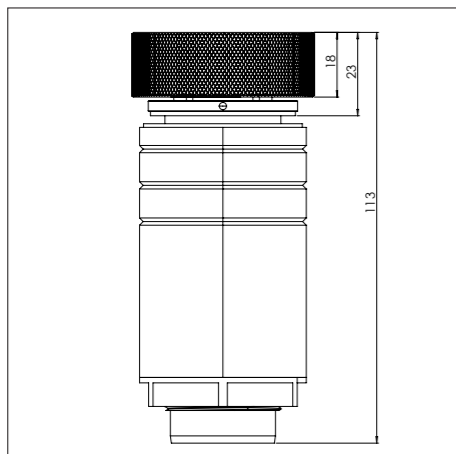

Induction zones

Small zone

SMALL ZONE

NOM. POWER
1400 Watt

MAX. POWER
2100 Watt

Large zone

LARGE ZONE

NOM. POWER
2300 Watt

MAX. POWER
3000 Watt

Control knob

3D-visualization of Top Side knob

3D-visualization Front Side knob

Dimensions control knob

Front view

Top view

Control knob

Technical drawing

Bovenaanzicht / Top view

Technical drawing

Onderaanzicht / Bottom view

Vooranzicht / Front view

Zijaanzicht / Side view

Hole pattern

Technical information

Hole pattern
DXF file

Model	Elbrus Front Side
Type zones	4x small zones, 1x large zone
Editions	Black (fully black)
Automatic pan detection	✓
Power levels	0 - 10 + Boost
Nominal voltage	380-415 V, 3N~
Maximum power	10360 W
Netto weight	18 kg