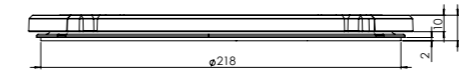

Made in Holland

PITT
COOKING

Induction

Elbrus-I

Top Side

TS INDUCTION 2025-9.1

Exploded view

- 1. **Decorative ring small**
COATED ALUMINUM
- 2. **Decorative ring large**
COATED ALUMINUM
- 3. **Induction zone small**
COATED ALUMINUM/ CERAMIC GLASS

- 4. **Induction zone large**
COATED ALUMINUM/ CERAMIC GLASS
- 5. **Control knob**
ALUMINUM/GLASS
- 6. **Cassette**
ALUMINUM

Induction zones

Small zone

SMALL ZONE

NOM. POWER
1400 Watt

MAX. POWER
2100 Watt

Large zone

LARGE ZONE

NOM. POWER
2300 Watt

MAX. POWER
3000 Watt

Control knob

3D-visualization of Top Side knob

3D-visualization Front Side knob

Dimensions control knob

Front view