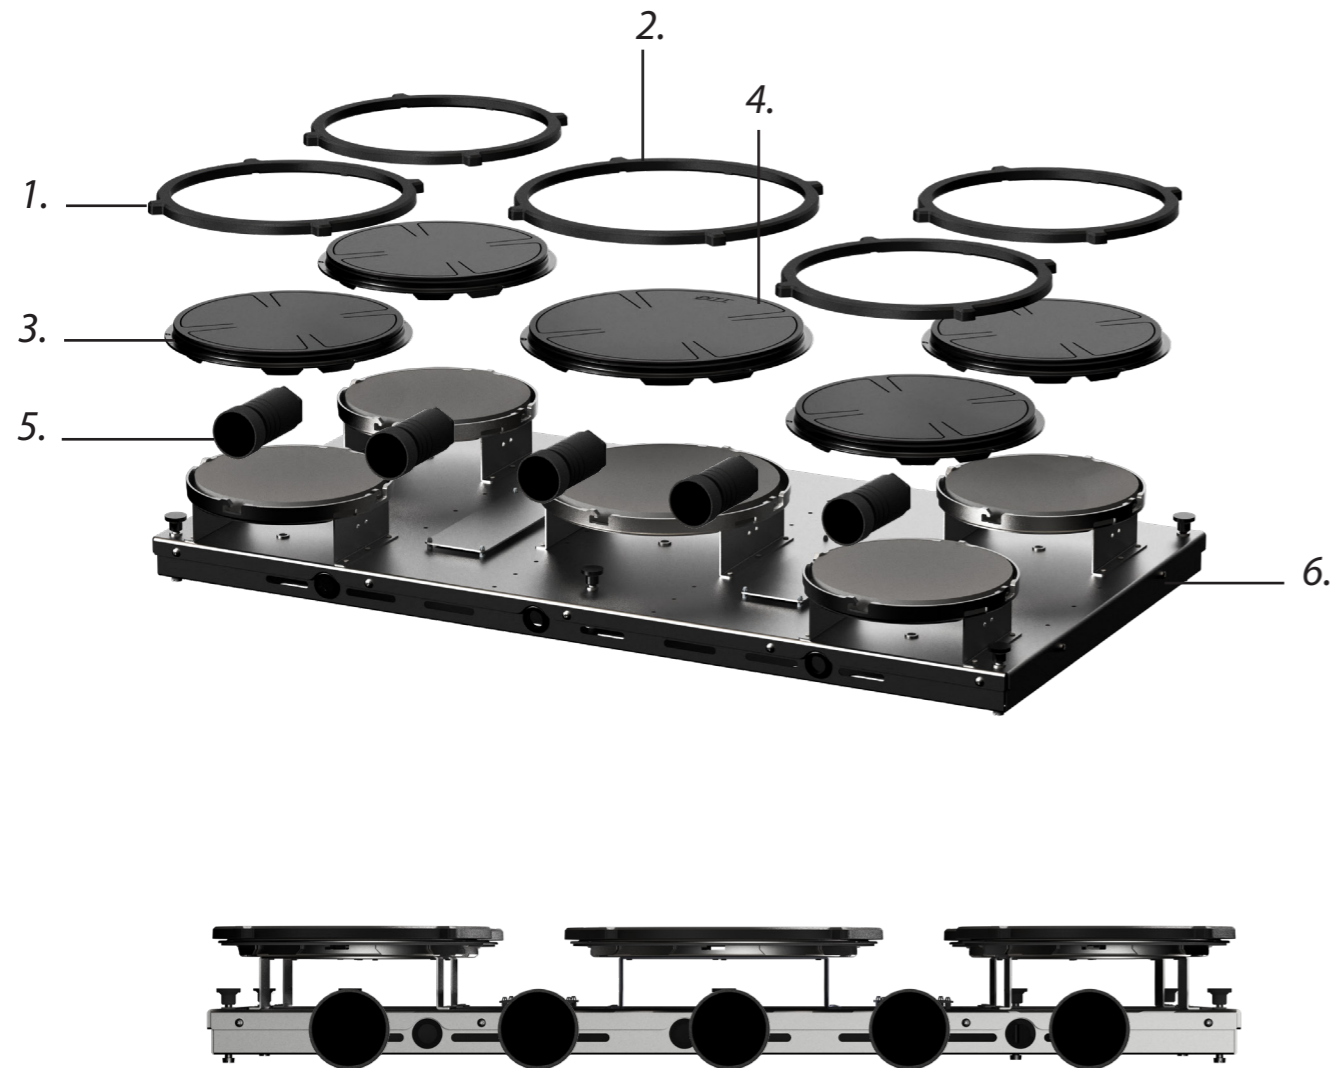

Top view

Control knob

Technical drawing

Bovenaanzicht / Top view

Technical drawing

Onderaanzicht / Bottom view

Vooraanzicht / Front view

Zijaanzicht / Side view

Exploded view

- 1. **Decorative ring small**
COATED ALUMINUM
- 2. **Decorative ring large**
COATED ALUMINUM
- 3. **Induction zone small**
COATED ALUMINUM/ CERAMIC GLASS

- 4. **Induction zone large**
COATED ALUMINUM/ CERAMIC GLASS
- 5. **Control knob**
ALUMINUM/GLASS
- 6. **Cassette**
ALUMINUM

Induction zones

Small zone

SMALL ZONE

NOM. POWER
1400 Watt

MAX. POWER
2100 Watt

Large zone

LARGE ZONE

NOM. POWER
2300 Watt

Hole pattern
DXF file

Model	Elbrus Front Side
Type zones	4x small zones, 1x large zone
Editions	Black (fully black)
Automatic pan detection	✓
Power levels	0 - 10 + Boost
Nominal voltage	380-415 V, 3N~
Maximum power	10360 W
Netto weight	18 kg