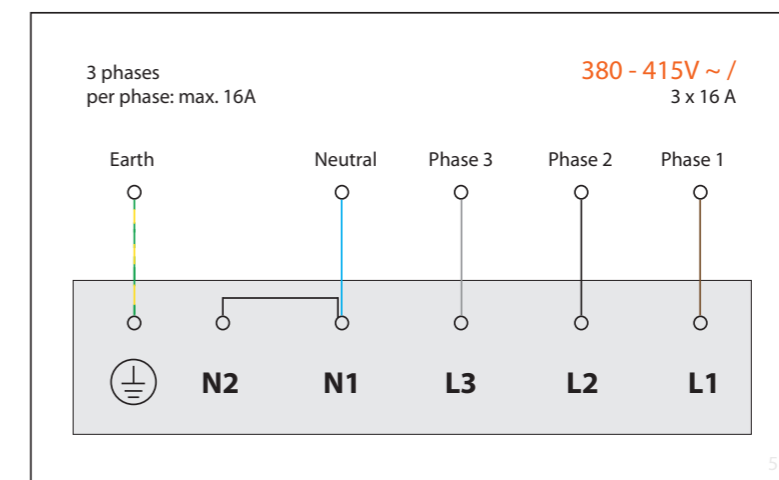

MAX. POWER
3000 Watt

Control knob

3D-visualization of Top Side knob

3D-visualization Front Side knob

Dimensions control knob

Front view

Top view

Control knob

Technical drawing

Bovenaanzicht / Top view

Technical drawing

Onderaanzicht / Bottom view

Vooranzicht / Front view

Zijaanzicht / Side view

Hole pattern

Technical information

Hole pattern
DXF file

Model	Elbrus Front Side
Type zones	4x small zones, 1x large zone
Editions	Black (fully black)
Automatic pan detection	✓
Power levels	0 - 10 + Boost
Nominal voltage	380-415 V, 3N~
Maximum power	10360 W
Netto weight	18 kg