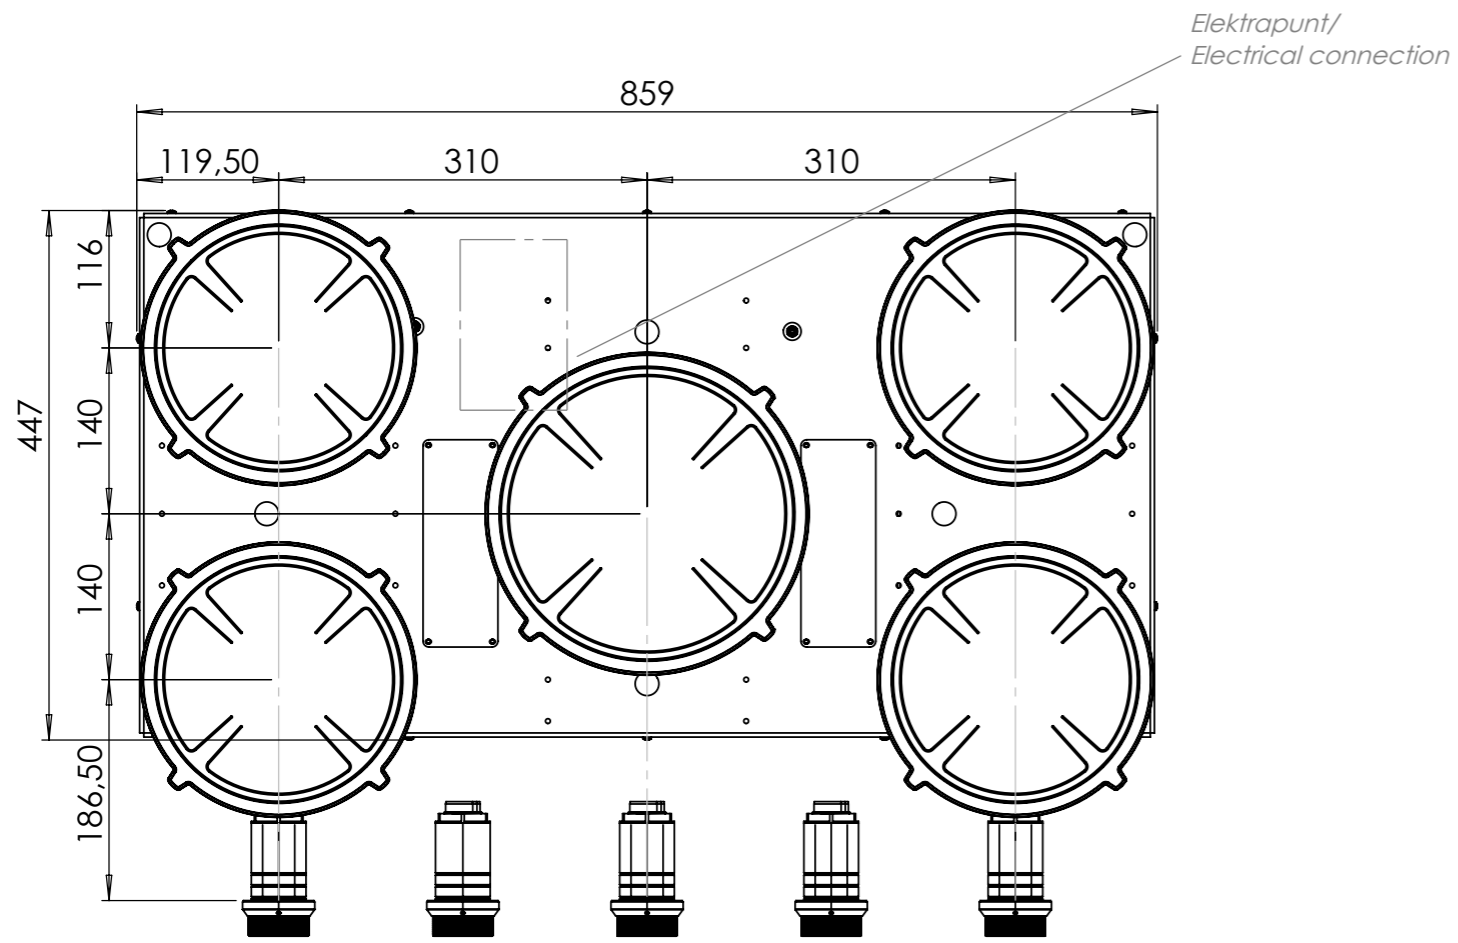

MAX. POWER
3000 Watt

Control knob

3D-visualization of Top Side knob

3D-visualization Front Side knob

Dimensions control knob

Front view

Top view

Control knob

Technical drawing

Bovenaanzicht / Top view

Technical drawing

Onderaanzicht / Bottom view

Vooranzicht / Front view

Zijaanzicht / Side view

Hole pattern

Technical information

Hole pattern
DXF file

Model	Elbrus Front Side
Type zones	4x small zones, 1x large zone
Editions	Black (fully black)
Automatic pan detection	✓
Power levels	0 - 10 + Boost
Nominal voltage	380-415 V, 3N~
Maximum power	10360 W
Netto weight	18 kg