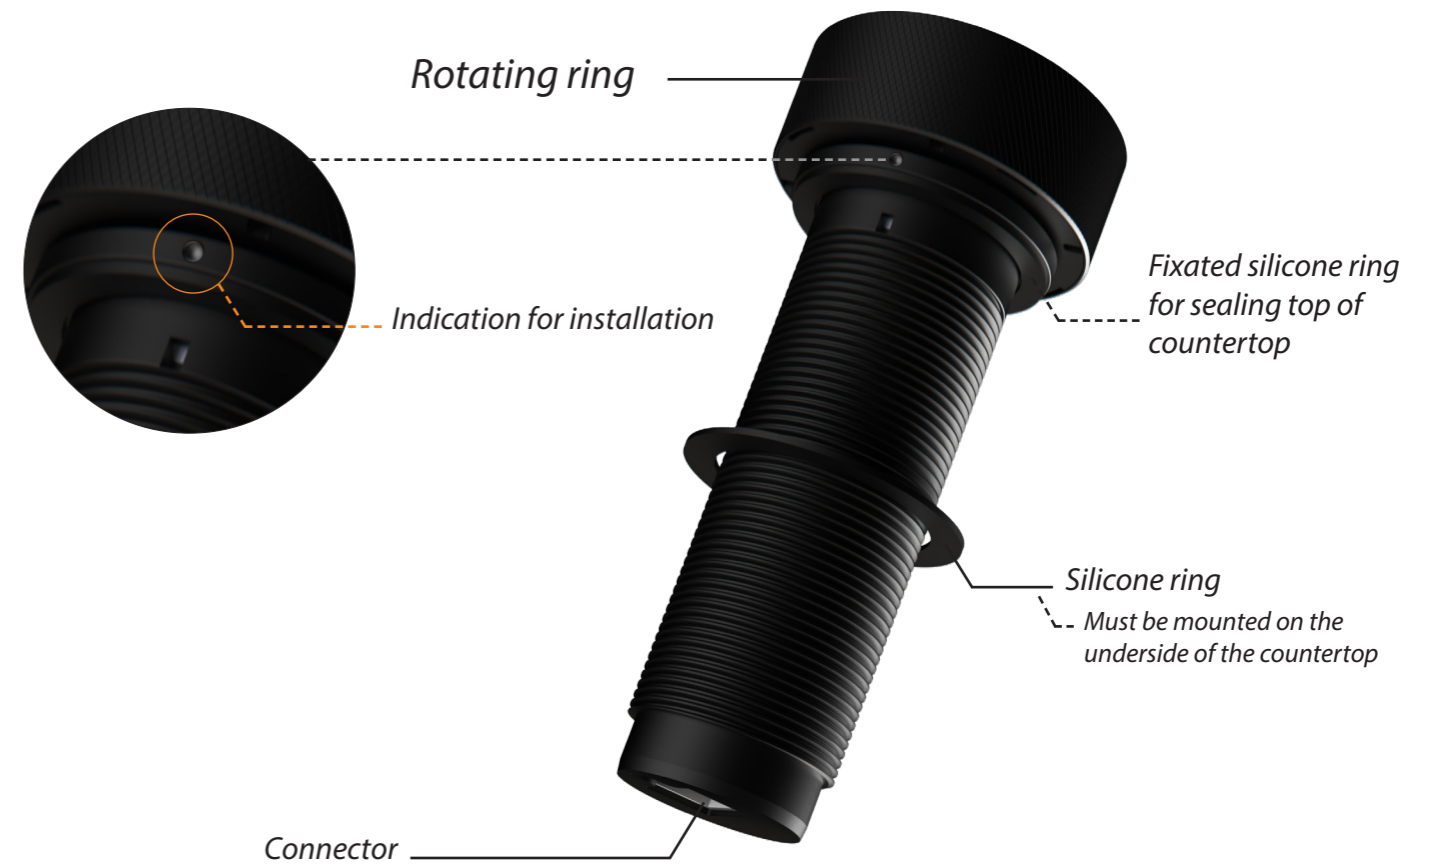

- 4. **Induction zone large**
COATED ALUMINUM/ CERAMIC GLASS
- 5. **Control knob**
ALUMINUM/GLASS
- 6. **Cassette**
ALUMINUM

Induction zones

Small zone

SMALL ZONE

NOM. POWER
1400 Watt

MAX. POWER
2100 Watt

Large zone

LARGE ZONE

NOM. POWER
2300 Watt

MAX. POWER
3000 Watt

Control knob

3D-visualization of Top Side knob

3D-visualization Front Side knob

Dimensions control knob

Front view

Top view

Control knob

Technical drawing

Bovenaanzicht / Top view

Technical drawing

Onderaanzicht / Bottom view

Vooraanzicht / Front view

Zijaanzicht / Side view