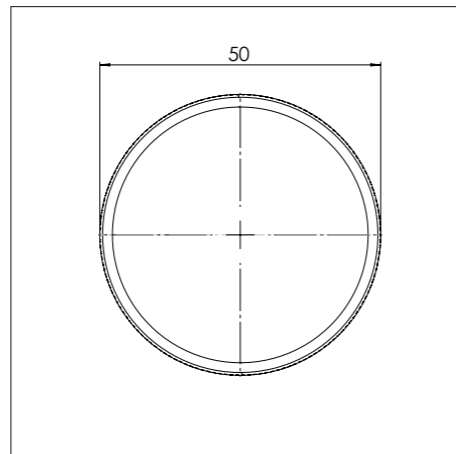

MAX. POWER
3000 Watt

Control knob

3D-visualization of Top Side knob

3D-visualization Front Side knob

Dimensions control knob

Front view

Top view

Control knob

Technical drawing

Bovenaanzicht / Top view

Technical drawing

Onderaanzicht / Bottom view

Vooranzicht / Front view

Zijaanzicht / Side view

Hole pattern

Technical information

Hole pattern
DXF file

Model	Elbrus Front Side
Type zones	4x small zones, 1x large zone
Editions	Black (fully black)
Automatic pan detection	✓
Power levels	0 - 10 + Boost
Nominal voltage	380-415 V, 3N~
Maximum power	10360 W
Netto weight	18 kg