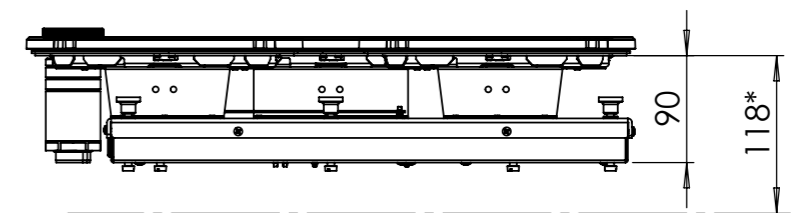

Top view

Control knob

Technical drawing

Bovenaanzicht / Top view

Technical drawing

Onderaanzicht / Bottom view

Vooraanzicht / Front view

Zijaanzicht / Side view

Hole pattern
DXF file

Model	Elbrus Front Side
Type zones	4x small zones, 1x large zone
Editions	Black (fully black)
Automatic pan detection	✓
Power levels	0 - 10 + Boost
Nominal voltage	380-415 V, 3N~
Maximum power	10360 W
Netto weight	18 kg