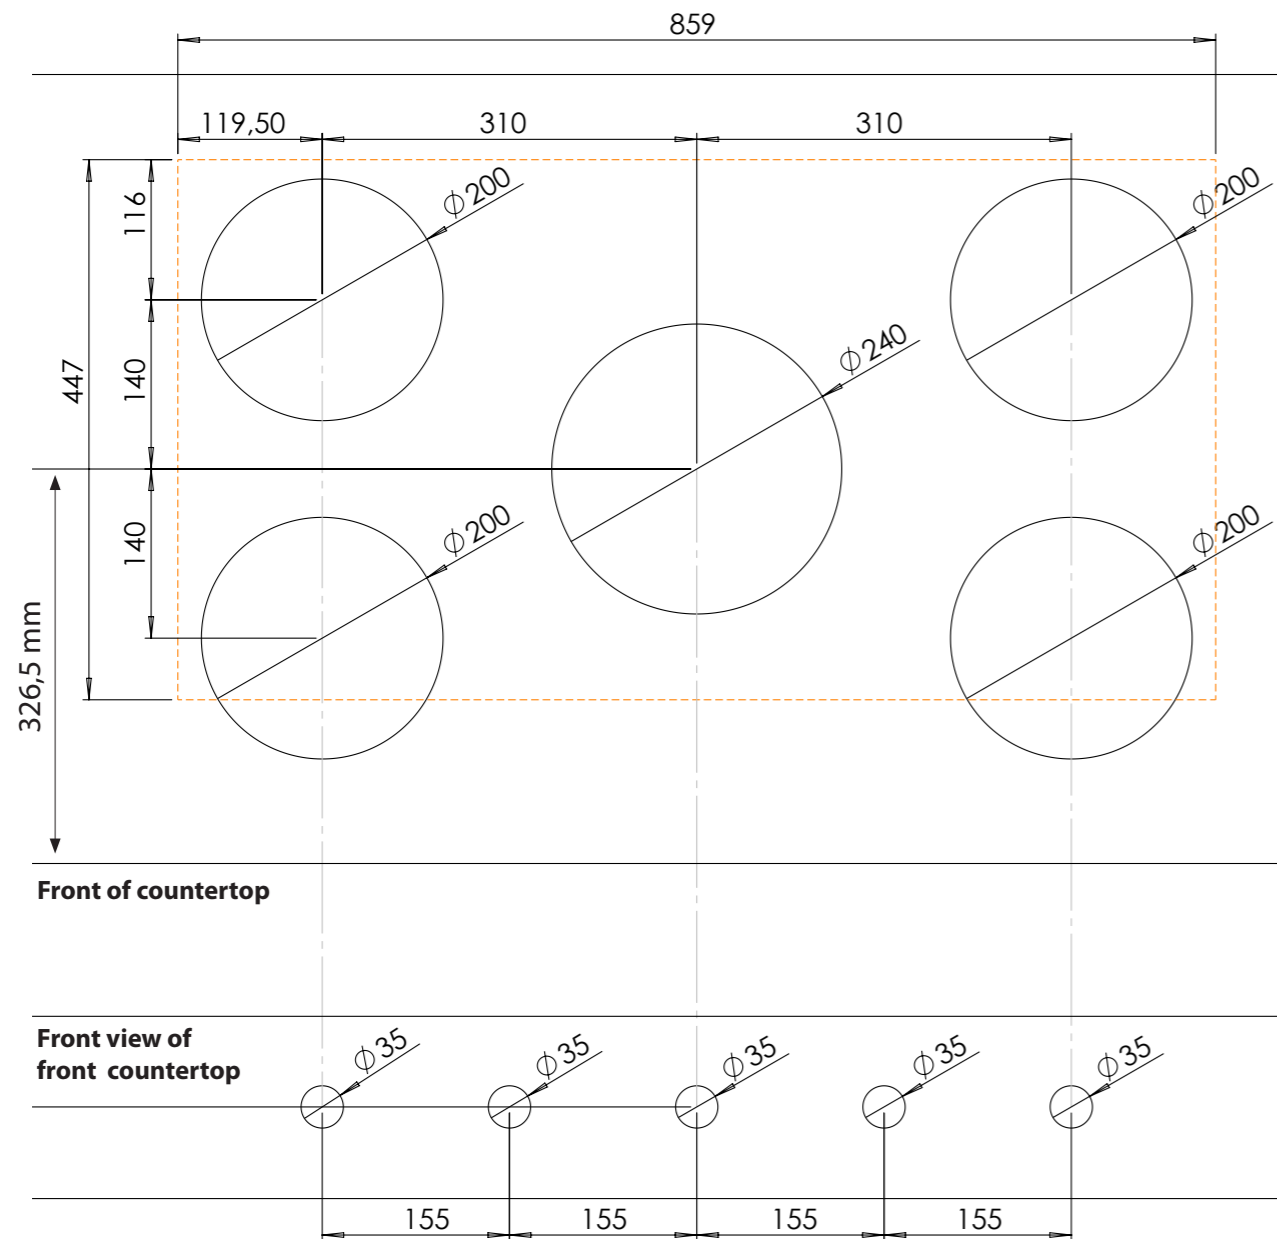

MAX. POWER
3000 Watt

Control knob

3D-visualization of Top Side knob

3D-visualization Front Side knob

Dimensions control knob

Front view

Top view

Control knob

Technical drawing

Bovenaanzicht / Top view

Technical drawing

Onderaanzicht / Bottom view

Vooranzicht / Front view

Zijaanzicht / Side view

Hole pattern

Technical information

Hole pattern
DXF file

Model	Elbrus Front Side
Type zones	4x small zones, 1x large zone
Editions	Black (fully black)
Automatic pan detection	✓
Power levels	0 - 10 + Boost
Nominal voltage	380-415 V, 3N~
Maximum power	10360 W
Netto weight	18 kg