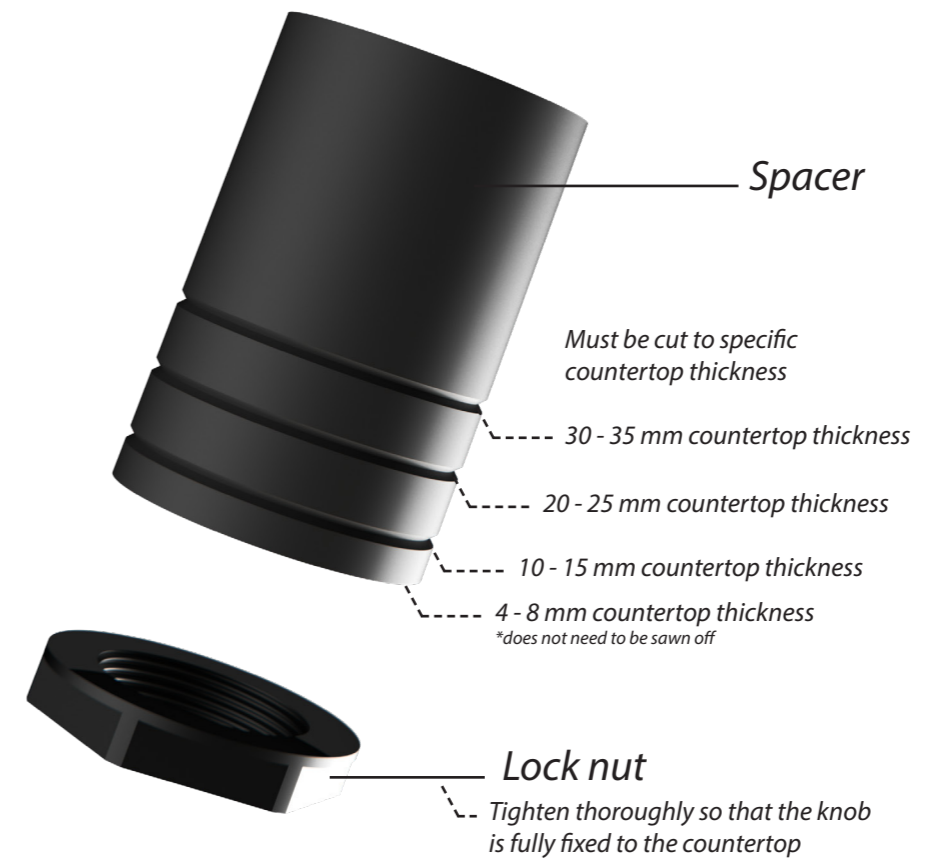

- 4. **Induction zone large**
COATED ALUMINUM/ CERAMIC GLASS
- 5. **Control knob**
ALUMINUM/GLASS
- 6. **Cassette**
ALUMINUM

Induction zones

Small zone

SMALL ZONE

NOM. POWER
1400 Watt

MAX. POWER
2100 Watt

Large zone

LARGE ZONE

NOM. POWER
2300 Watt

MAX. POWER
3000 Watt

Control knob

3D-visualization of Top Side knob

3D-visualization Front Side knob

Dimensions control knob

Front view

Top view

Control knob

Technical drawing

Bovenaanzicht / Top view

Technical drawing

Onderaanzicht / Bottom view

Vooraanzicht / Front view

Zijaanzicht / Side view