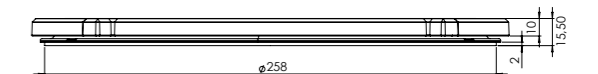

Induction zones

Small zone

SMALL ZONE

NOM. POWER
1400 Watt

MAX. POWER
2100 Watt

Large zone

LARGE ZONE

NOM. POWER
2300 Watt