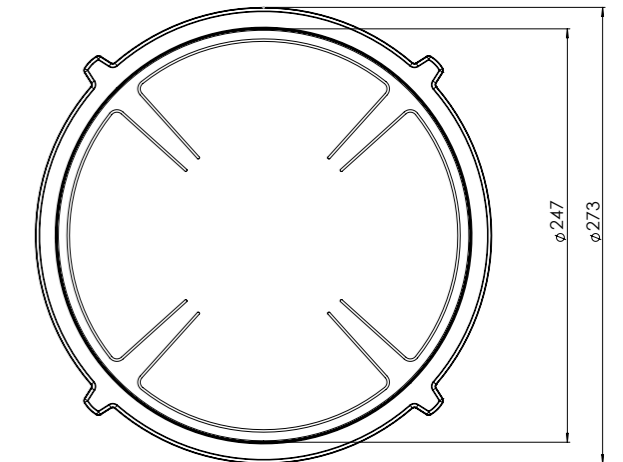

- 4. **Induction zone large**
COATED ALUMINUM/ CERAMIC GLASS
- 5. **Control knob**
ALUMINUM/GLASS
- 6. **Cassette**
ALUMINUM

Induction zones

Small zone

SMALL ZONE

NOM. POWER
1400 Watt

MAX. POWER
2100 Watt

Large zone

LARGE ZONE

NOM. POWER
2300 Watt

MAX. POWER
3000 Watt

Control knob

3D-visualization of Top Side knob

3D-visualization Front Side knob

Dimensions control knob

Front view

Top view

Control knob

Technical drawing

Bovenaanzicht / Top view

Technical drawing

Onderaanzicht / Bottom view

Vooraanzicht / Front view

Zijaanzicht / Side view

Hole pattern
DXF file

Model	Elbrus Front Side
Type zones	4x small zones, 1x large zone
Editions	Black (fully black)
Automatic pan detection	✓
Power levels	0 - 10 + Boost
Nominal voltage	380-415 V, 3N~
Maximum power	10360 W
Netto weight	18 kg