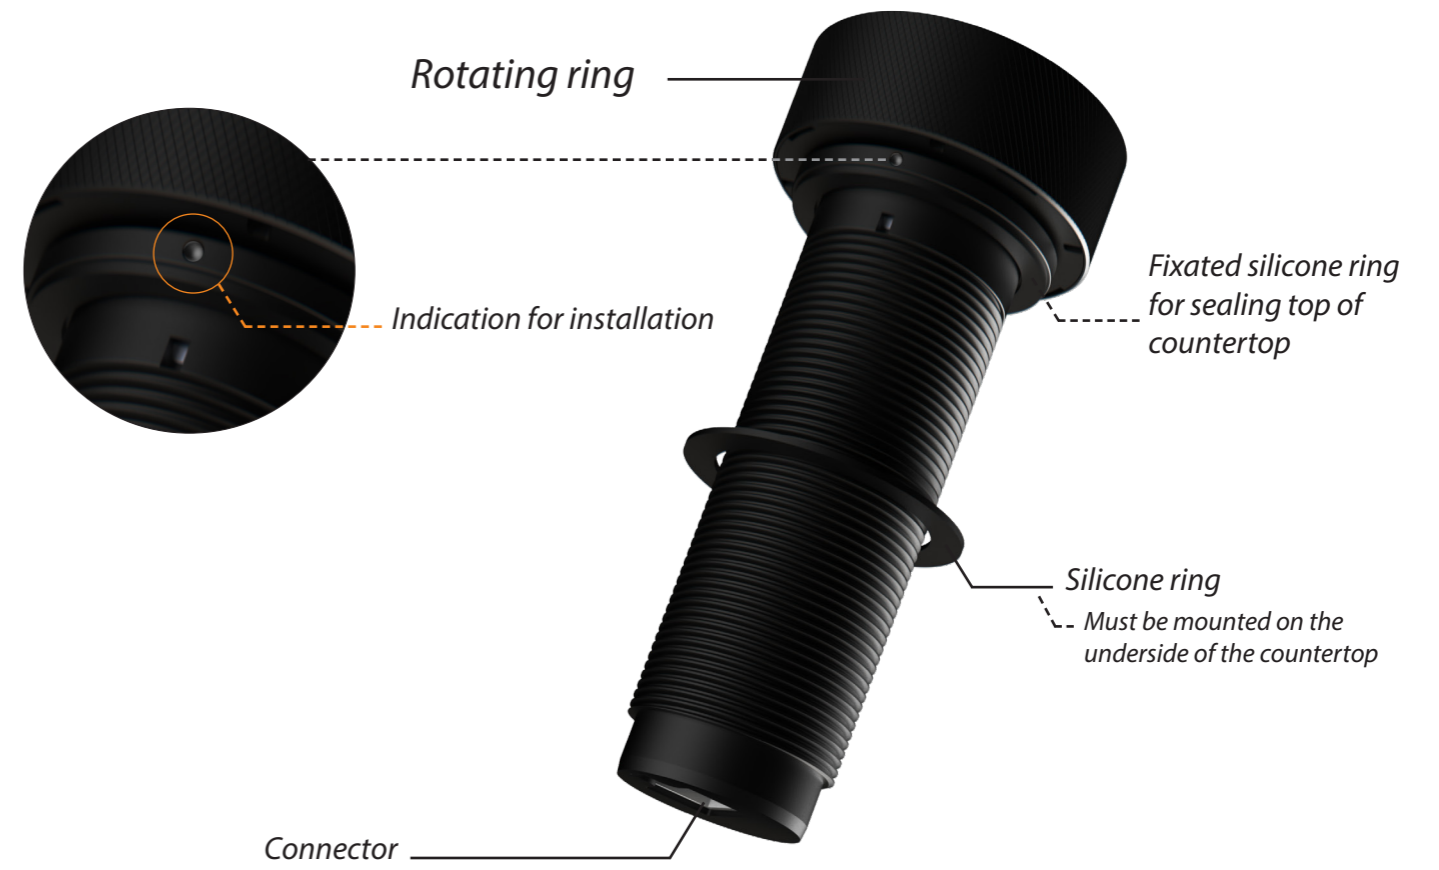

MAX. POWER
3000 Watt

Control knob

3D-visualization of Top Side knob

3D-visualization Front Side knob

Dimensions control knob

Front view

Top view

Control knob