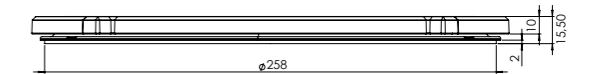

- 4. **Induction zone large**
COATED ALUMINUM/ CERAMIC GLASS
- 5. **Control knob**
ALUMINUM/GLASS
- 6. **Cassette**
ALUMINUM

Induction zones

Small zone

SMALL ZONE

NOM. POWER
1400 Watt

MAX. POWER
2100 Watt

Large zone

LARGE ZONE

NOM. POWER
2300 Watt

MAX. POWER
3000 Watt

Control knob

3D-visualization of Top Side knob

3D-visualization Front Side knob

Dimensions control knob

Front view