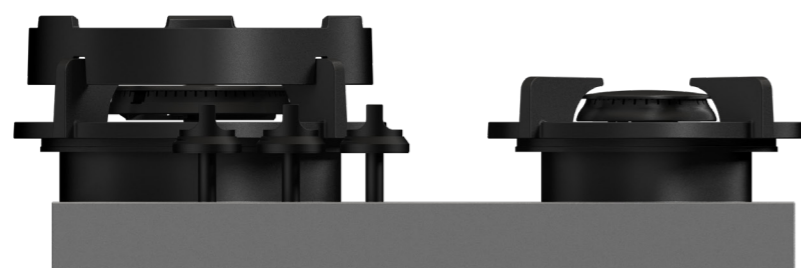

Made in Holland

PITT
COOKING

Gas
Cima
Top Side

TD GAS 2025-9.1

Exploded view

1. **Kleine brander**

GEEMAILLEERD GIETIJZER

2. **Medium brander**